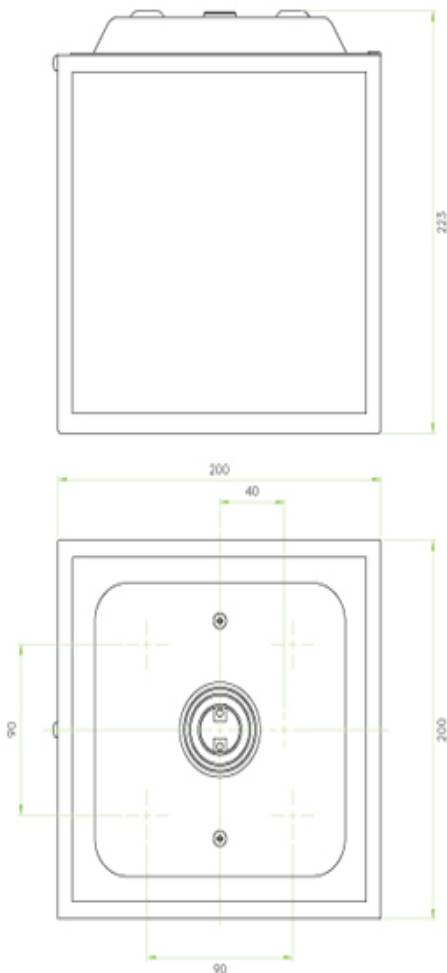

AS/7846 Box

Polished nickel with clear glass

60W E27 lamp

IP23 rated

Class I

Dimmable

Non-Switched

H: 223mm W: 200mm D: 223mm