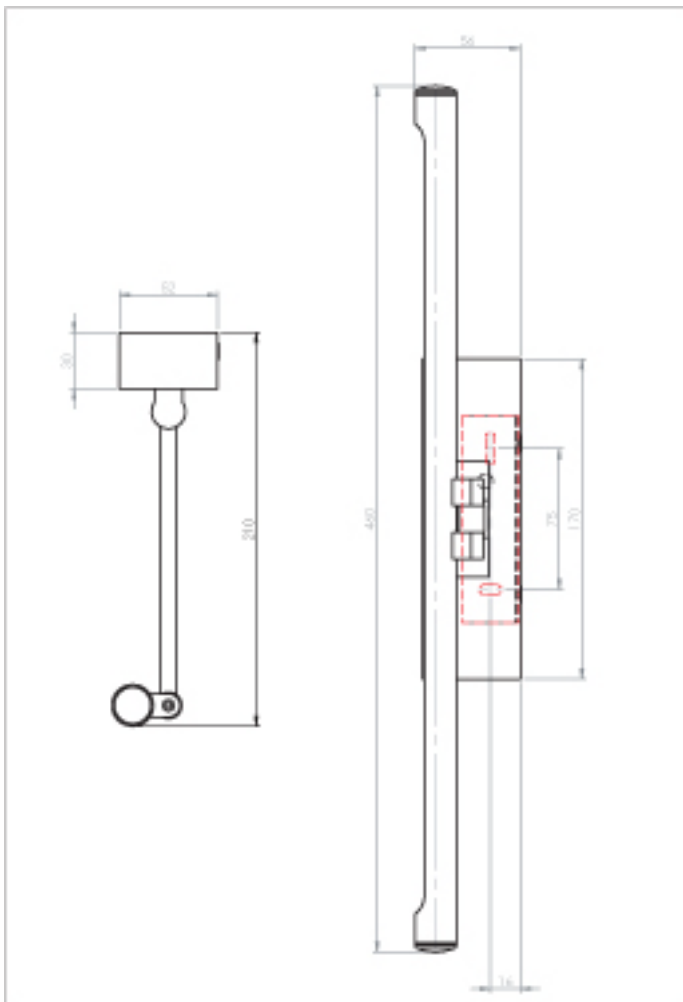

Goya LED 460 AS/0874

Interior picture-light

Chrome finish

Uses a 5w LED strip

IP20 rated

Class 1, earthed

Includes integral LED driver

H: 50mm W: 460mm D: 210mm