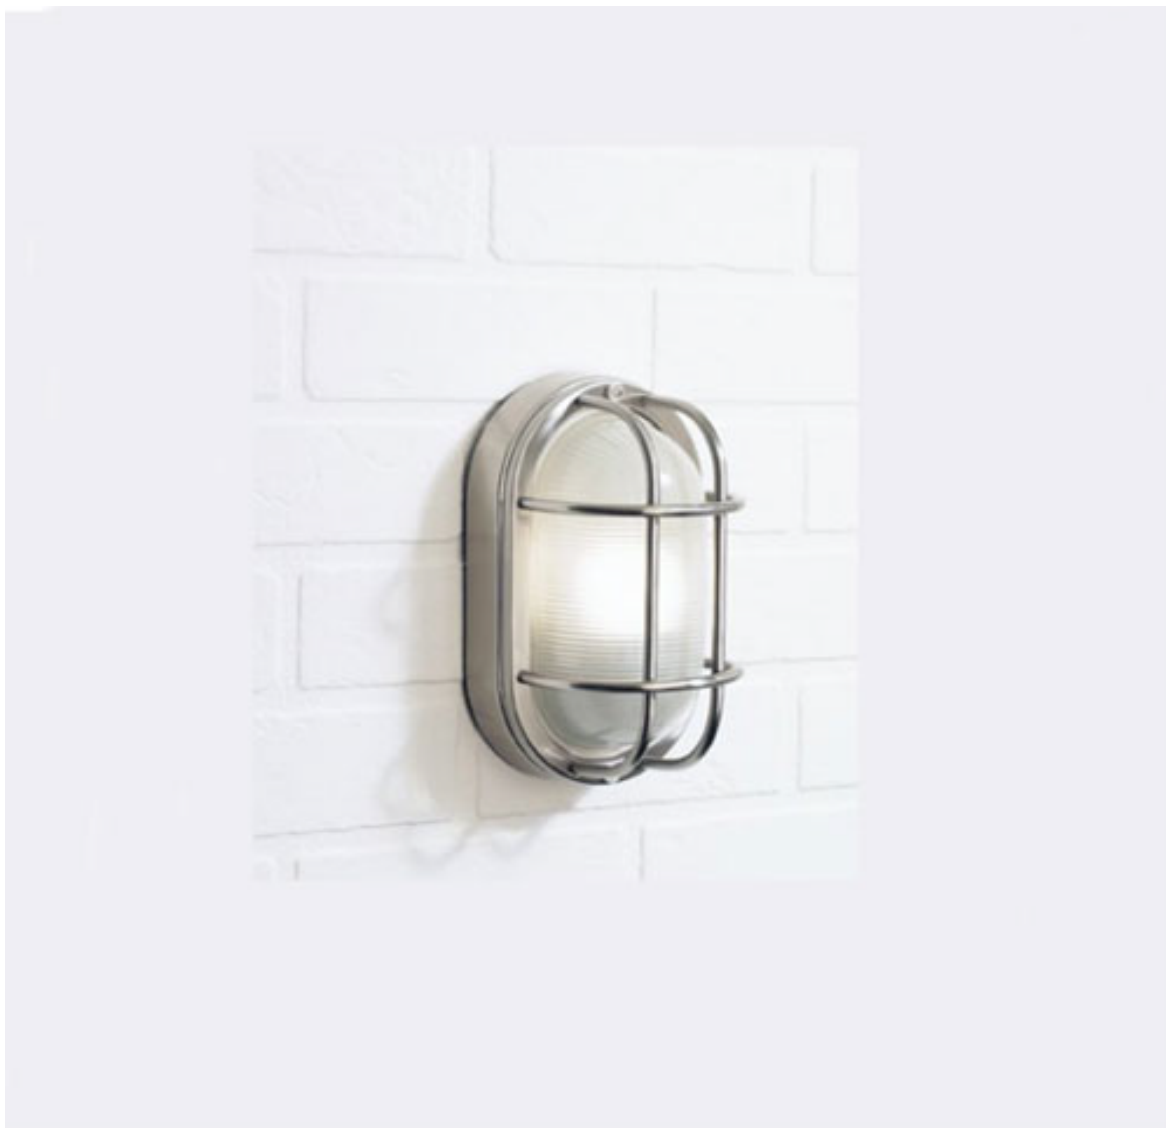

Salcombe Oval SAL5244

Brushed Chrome finish exterior wall light

Etched glass diffuser

1 x E27 60w lamp

Class 1

Rated IP44

H: 210mm W: 120mm D: 100mm

Superlites