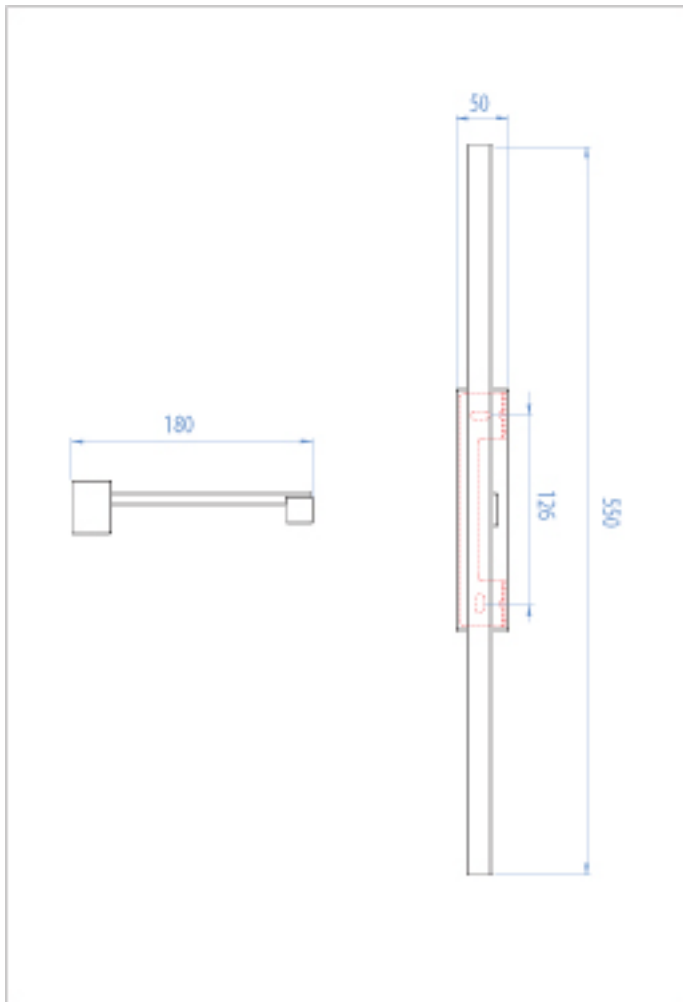

# Teetoo 550 AS/0798

Interior picture-light

Bronze finish

4 x 10W G4 lamps

IP20 rated

Class 1, earthed

Includes integral transformer

H: 50mm W: 550mm D: 180mm