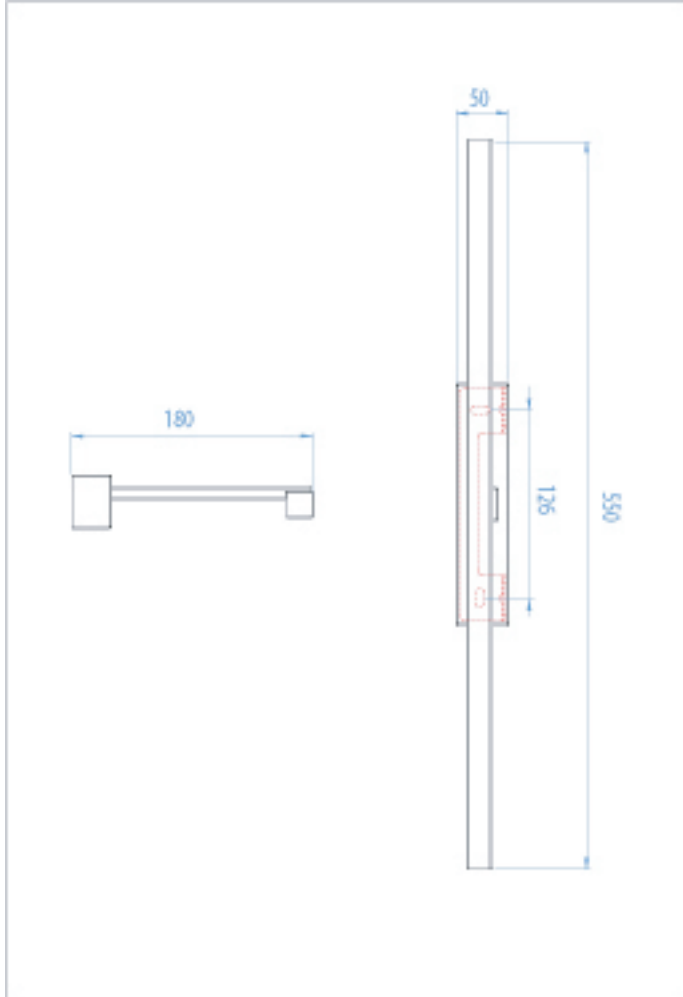

Teetoo 550 AS/0796

Teetoo 550

Polished Chrome finish

4 x 10W G4 lamps

IP20 rated

12V

Class 1, earthed

Dimmable

204.60m

H: 50mm W: 550mm D: 180mm

Superlites

205 St John's Hill
Battersea, London
SW11 1TH

sales@superlites.co.uk

T: 02079242055

F: 02079245411