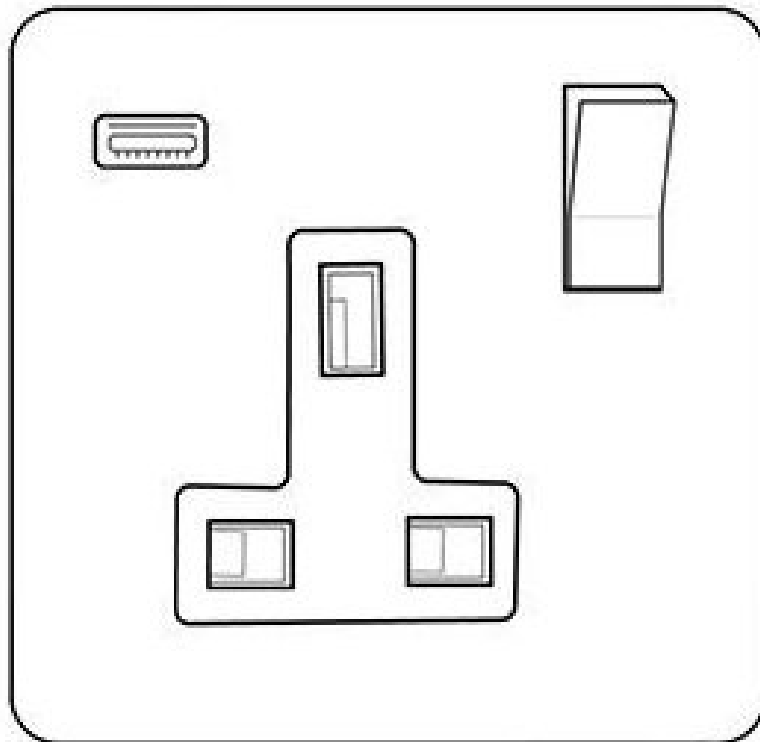

1G 13amp Socket USB

Superlites

86mm

86mm

Recommended box depth 35mm

0207 924 2055
sales@superlites.co.uk
www.superlites.co.uk