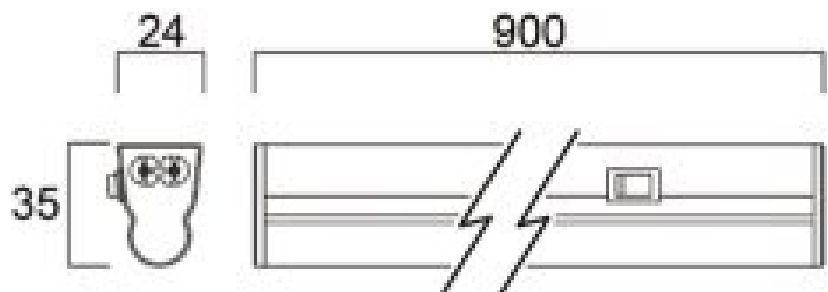

# 11W LED PIPE H/O

**Superlites**

LED T5 replacement batten, high output range: more lumens per meter with efficiency up to 125 lum/watt, seamless linking (up to 10M), ideal for direct lighting such as under cabinet or in kitchens, 120 degree beam angle, includes switch, includes 0.30m stripped cable, white polycarbonate body, includes standard and tilting brackets

11W  
1300lms  
3000K  
CRI:80  
IP20  
Non-Dimmable  
Switched  
Class II  
L: 900mm W: 24mm H: 35mm

0207 924 2055  
sales@superlites.co.uk  
www.superlites.co.uk