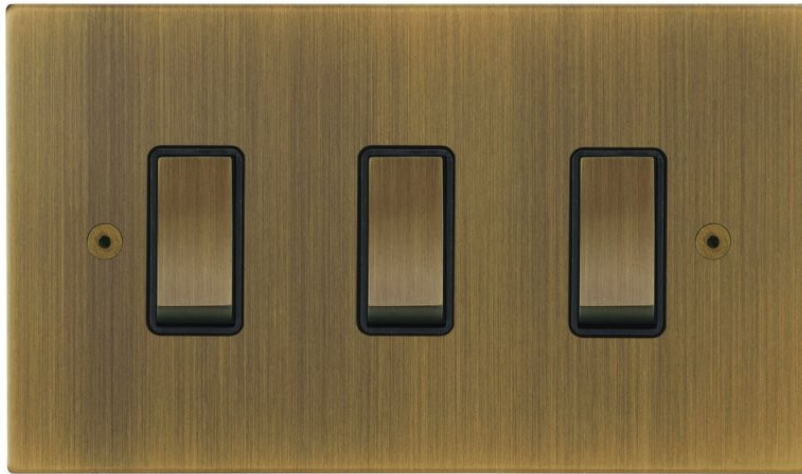

3 Gang 20amp Rocker Switch

Superlites

3 Gang 20amp 2 way Switch

Flat plate

Radius corners

High quality interiors

Available with Metal or Plastic switch caps

Black or White Inserts

Overall: 146mm x 86mm

Recommended box depth 35mm

Please note that Prime White, Matt White, and Matt Black have plastic switches.

0207 924 2055
sales@superlites.co.uk
www.superlites.co.uk

3 Gang 20amp Rocker Switch