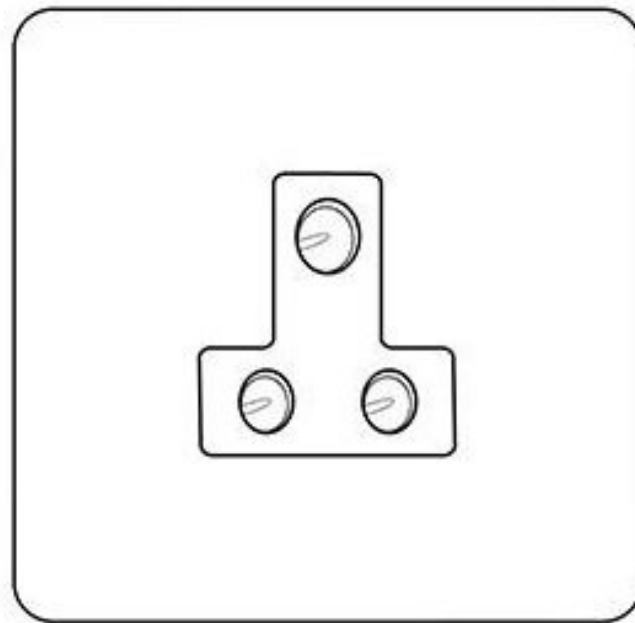

5amp Socket

Superlites

5amp Socket

Flat plate

Radius corners

High quality interiors

Inserts can be black or White

Overall: 86mm x 86mm

Recommended box depth 35mm

0207 924 2055
sales@superlites.co.uk
www.superlites.co.uk

5amp Socket

86mm

86mm

Recommended box depth 35mm