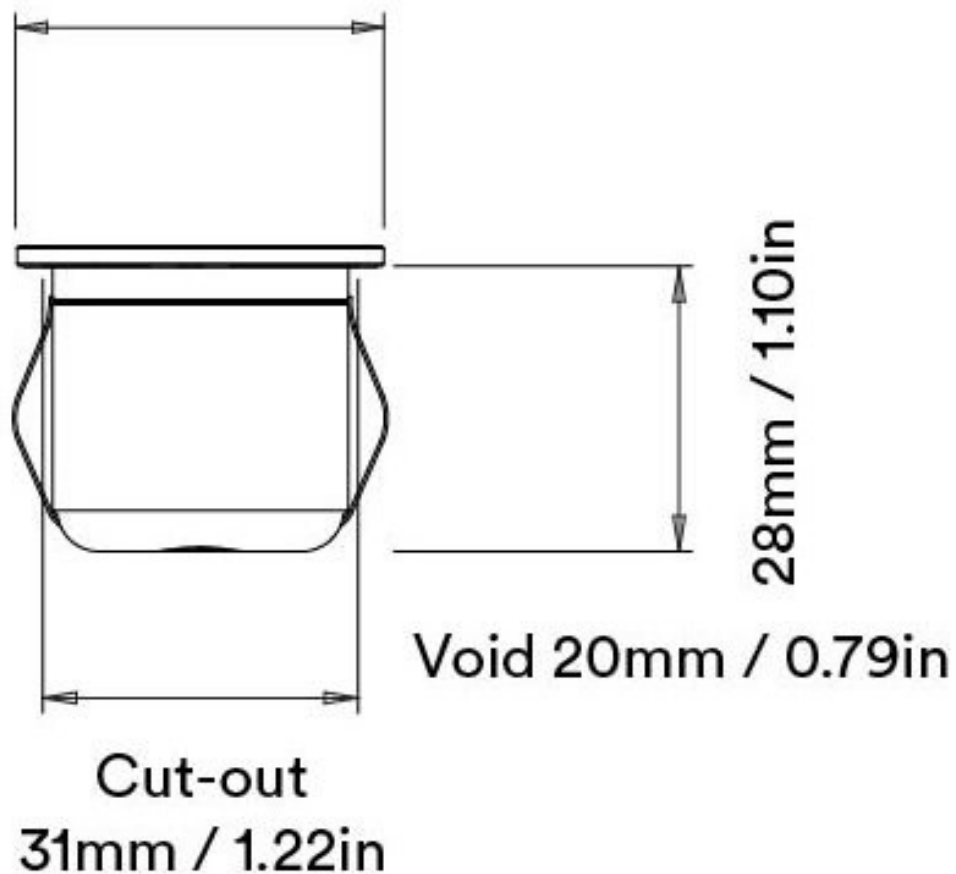

As part of the seamless Beautifully Lit range, the light quality and colour exactly match the other fittings.

2W

27K

CRI:98

700mA

Voltage: 3V

IP67

Cutout: 31mm

H: 28mm W: 36mm

Beam Angle: 19°, 31°, 59°

Narrow 19° - 167lms

Medium 31° - 159lms

Wash 59° - 126lms

Finishes: Black Anodised, Antique Bronze, Stainless Steel, Textured White

0207 924 2055
sales@superlites.co.uk
www.superlites.co.uk

Bezel - 36mm / 1.42in
Aperture - 18.6mm / 0.73in

This product must be wired in Series, These products require an LED driver - DO NOT CONNECT DIRECTLY TO MAINS POWER! Connecting or disconnecting these luminaires while powered will damage the LED