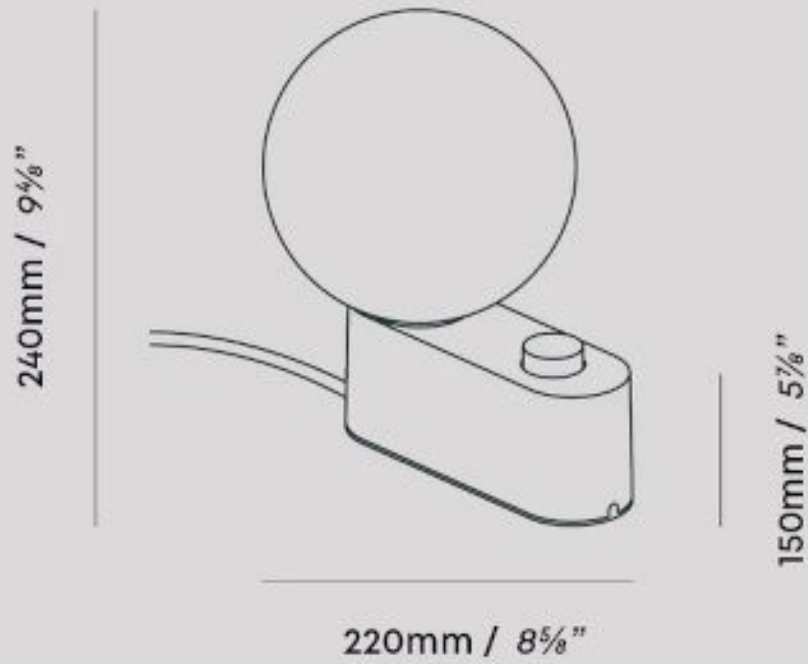

Alumina Lamp

Superlites

0207 924 2055
sales@superlites.co.uk
www.superlites.co.uk