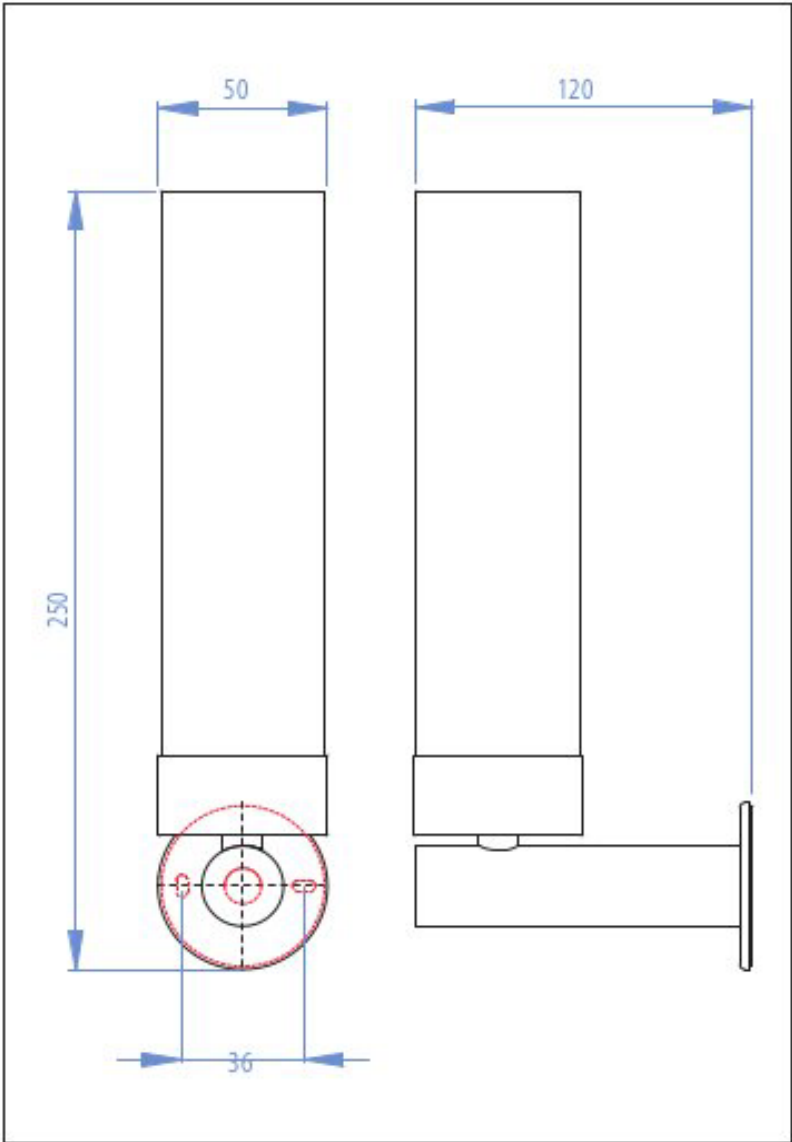

# AS-1021001 Tube

Superlites

Polished chrome finish  
White opal glass diffuser  
7W LED  
40W lamp  
E14/SES Candle  
IP44  
Class II, double insulated  
Dimmable  
H: 250mm W: 50mm D: 120mm

0207 924 2055  
sales@superlites.co.uk  
www.superlites.co.uk

# AS-1021001 Tube

0207 924 2055  
sales@superlites.co.uk  
www.superlites.co.uk