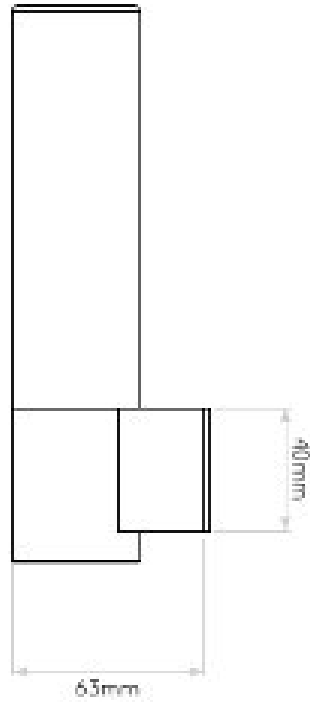

AS-1047006 Bari

Superlites

0207 924 2055
sales@superlites.co.uk
www.superlites.co.uk