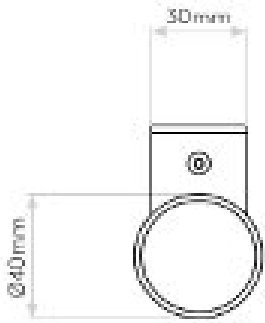

AS-1047006 Bari

Superlites

0207 924 2055
sales@superlites.co.uk
www.superlites.co.uk