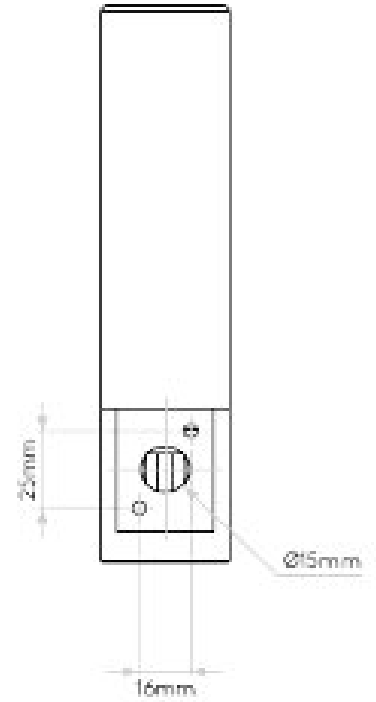

AS-1047006 Bari

Superlites

0207 924 2055
sales@superlites.co.uk
www.superlites.co.uk