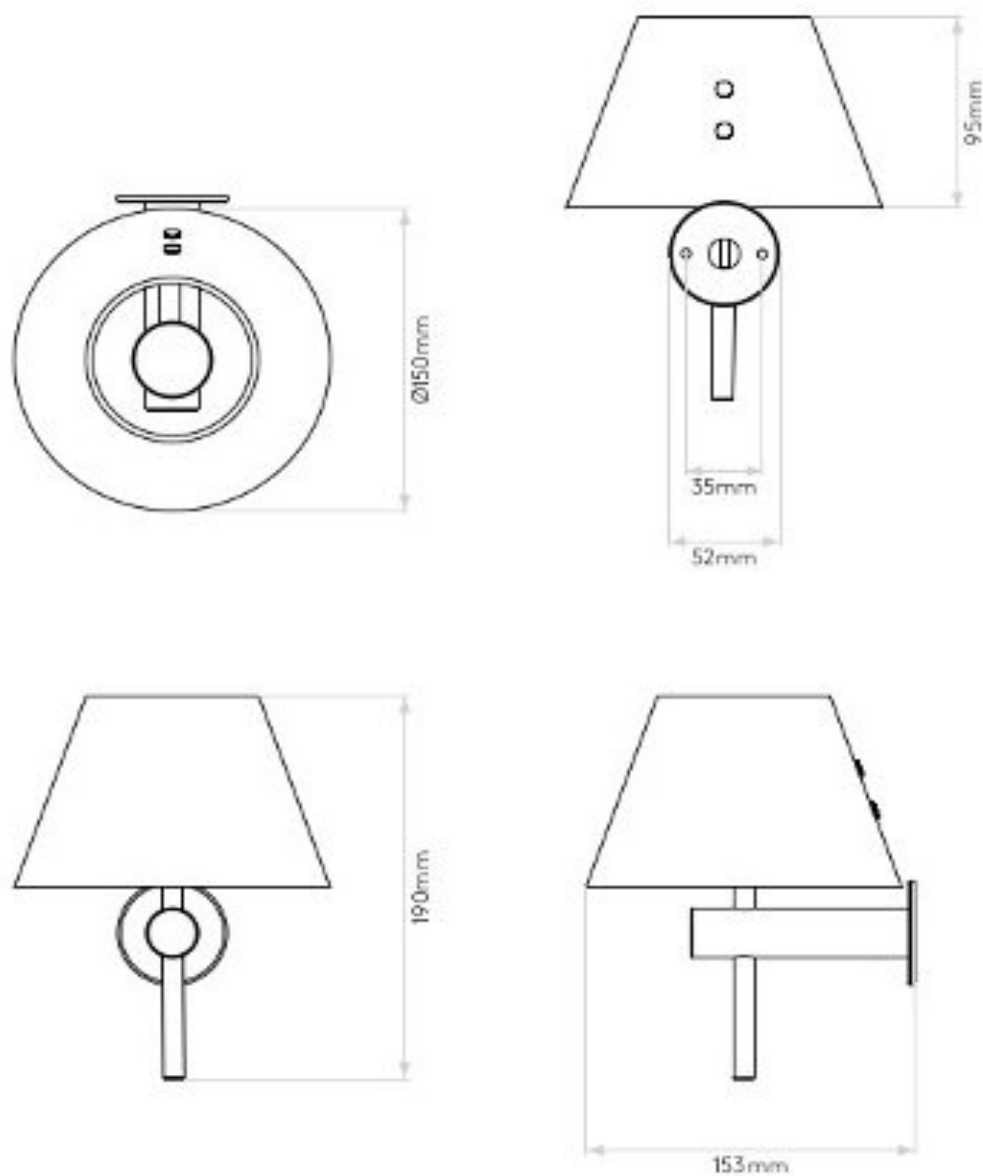

AS-1050007 Roma

Superlites

0207 924 2055
sales@superlites.co.uk
www.superlites.co.uk