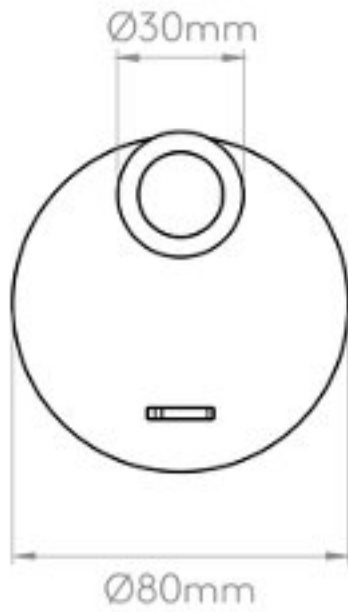

Class 1

Integral 700mA constant current driver

H: 110mm Dia: 80mm D: 155mm

0207 924 2055
sales@superlites.co.uk
www.superlites.co.uk

AS-1058013 Enna Surface

Superlites

0207 924 2055
sales@superlites.co.uk
www.superlites.co.uk