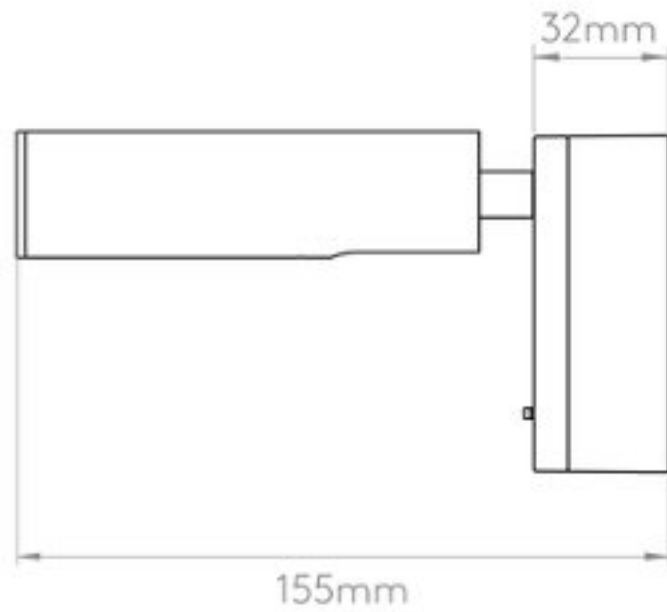

Class 1

Integral 700mA constant current driver

H: 110mm Dia: 80mm D: 155mm

0207 924 2055
sales@superlites.co.uk
www.superlites.co.uk

AS-1058013 Enna Surface

Superlites

0207 924 2055
sales@superlites.co.uk
www.superlites.co.uk