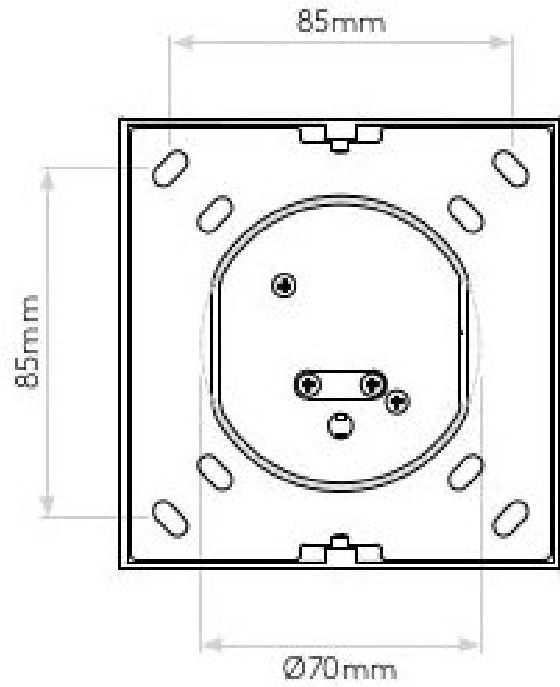

Class 1

Integral 700mA constant current driver

H: 110mm W: 110mm D: 97mm

0207 924 2055
sales@superlites.co.uk
www.superlites.co.uk

AS-1058018

Square Switched LED

0207 924 2055
sales@superlites.co.uk
www.superlites.co.uk