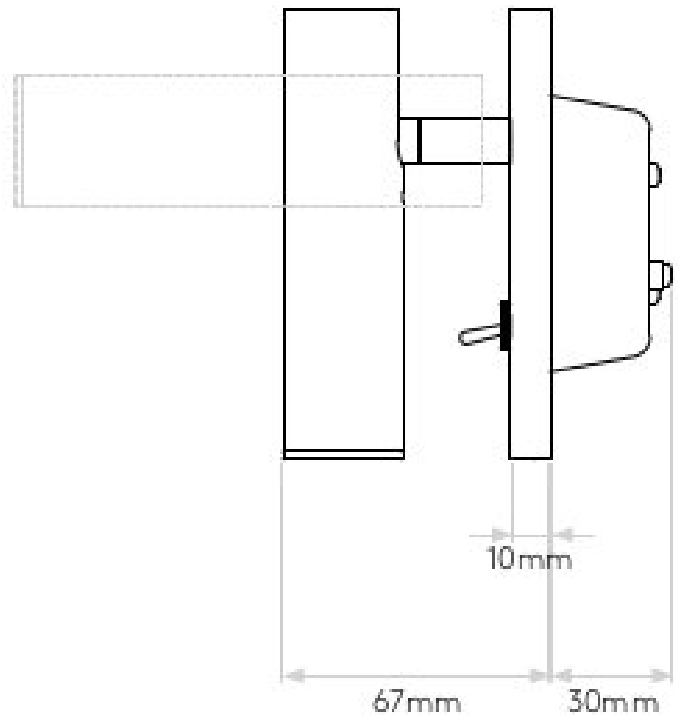

Class 1

Integral 700mA constant current driver

H: 110mm W: 110mm D: 97mm

0207 924 2055
sales@superlites.co.uk
www.superlites.co.uk

AS-1058018

Square Switched LED

0207 924 2055
sales@superlites.co.uk
www.superlites.co.uk