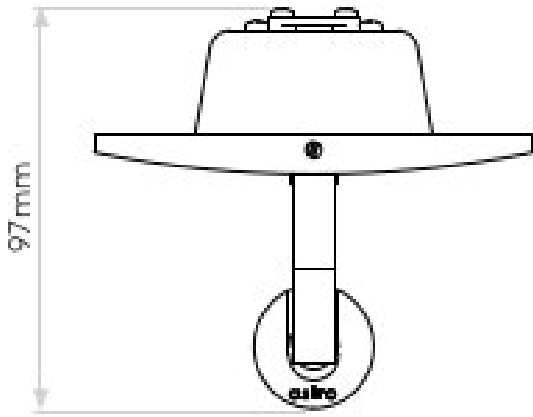

Class 1

Integral 700mA constant current driver

H: 110mm W: 110mm D: 97mm

0207 924 2055
sales@superlites.co.uk
www.superlites.co.uk

AS-1058018

Square Switched LED

0207 924 2055
sales@superlites.co.uk
www.superlites.co.uk