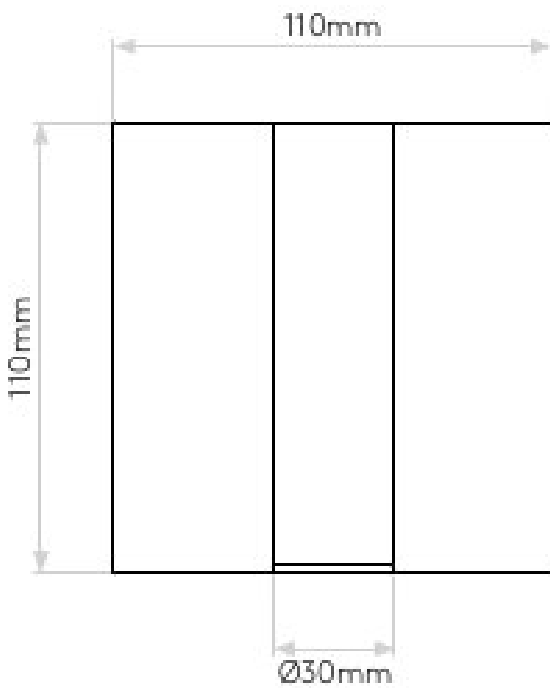

Class 1

Integral 700mA constant current driver

H: 110mm W: 110mm D: 97mm

0207 924 2055
sales@superlites.co.uk
www.superlites.co.uk

AS-1058018

Square Switched LED

0207 924 2055
sales@superlites.co.uk
www.superlites.co.uk