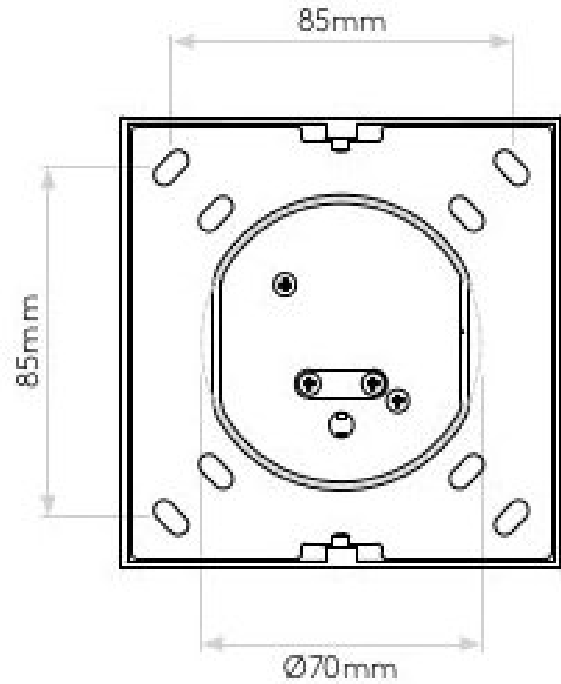

AS-1058030

Square Switched LED

0207 924 2055
sales@superlites.co.uk
www.superlites.co.uk