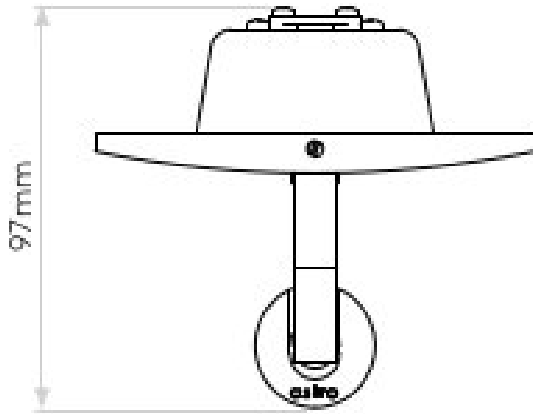

AS-1058030

Square Switched LED

0207 924 2055
sales@superlites.co.uk
www.superlites.co.uk