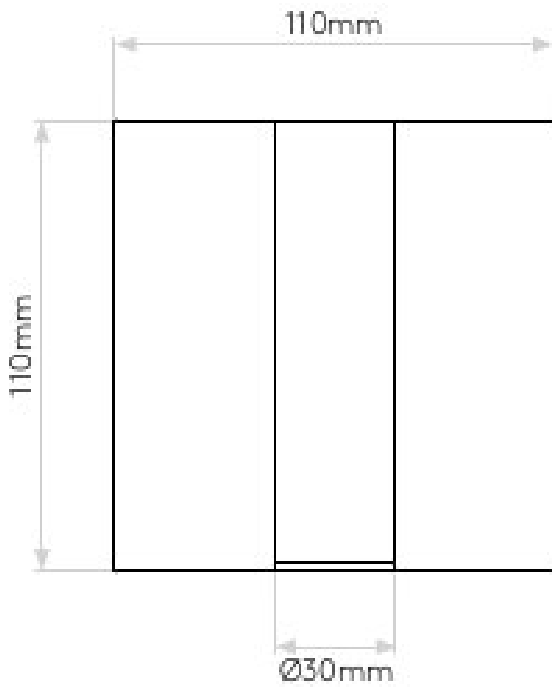

AS-1058030

Square Switched LED

0207 924 2055
sales@superlites.co.uk
www.superlites.co.uk