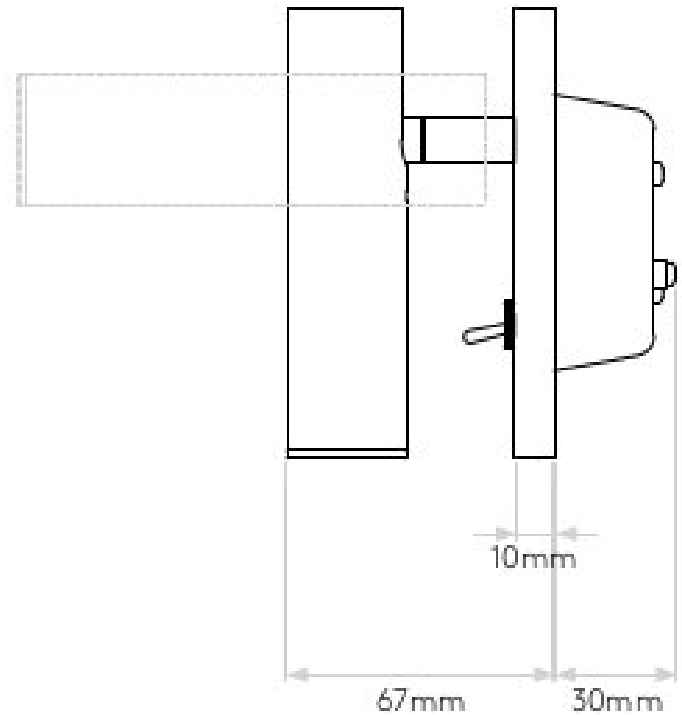

AS-1058030

Square Switched LED

0207 924 2055
sales@superlites.co.uk
www.superlites.co.uk