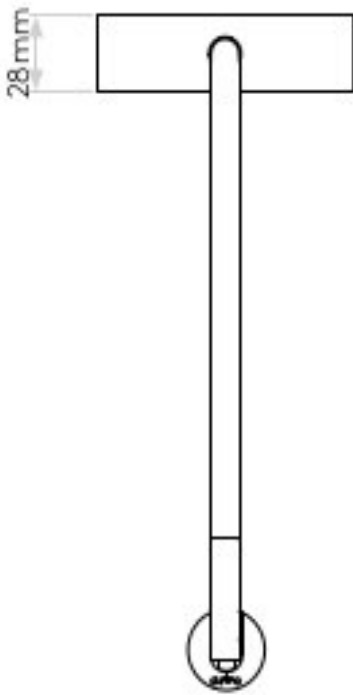

AS-1058032 Enna Wall

0207 924 2055
sales@superlites.co.uk
www.superlites.co.uk