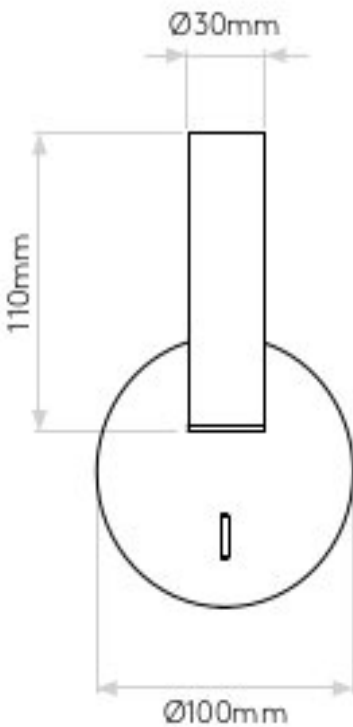

AS-1058032 Enna Wall

0207 924 2055
sales@superlites.co.uk
www.superlites.co.uk