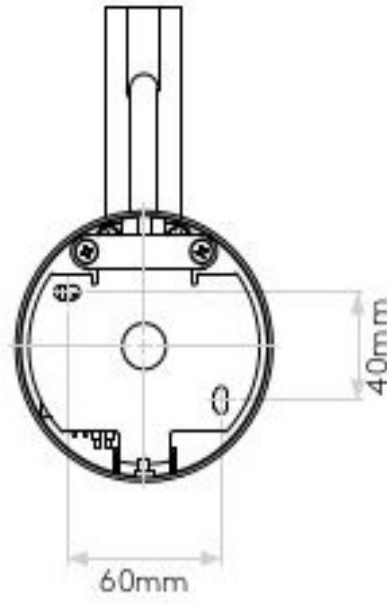

AS-1058032 Enna Wall

0207 924 2055
sales@superlites.co.uk
www.superlites.co.uk