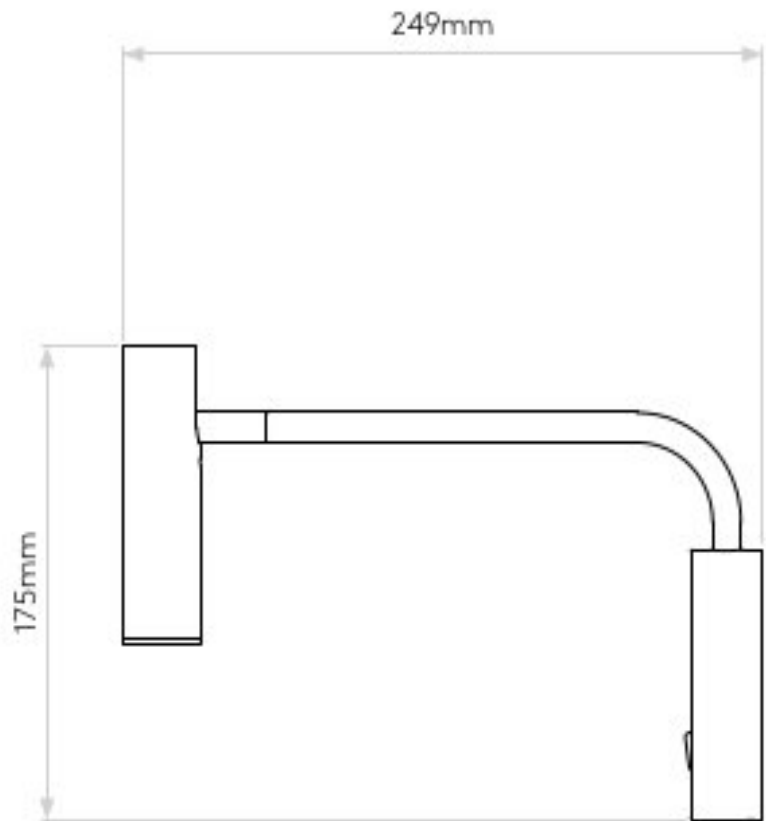

AS-1058032 Enna Wall

0207 924 2055
sales@superlites.co.uk
www.superlites.co.uk