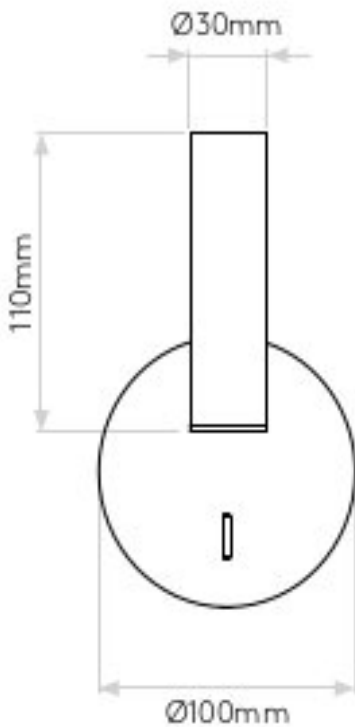

Non-dimmable

H: 175mm W: 100mm D: 249mm

Bk

0207 924 2055
sales@superlites.co.uk
www.superlites.co.uk

AS-1058033 Enna Wall

0207 924 2055
sales@superlites.co.uk
www.superlites.co.uk