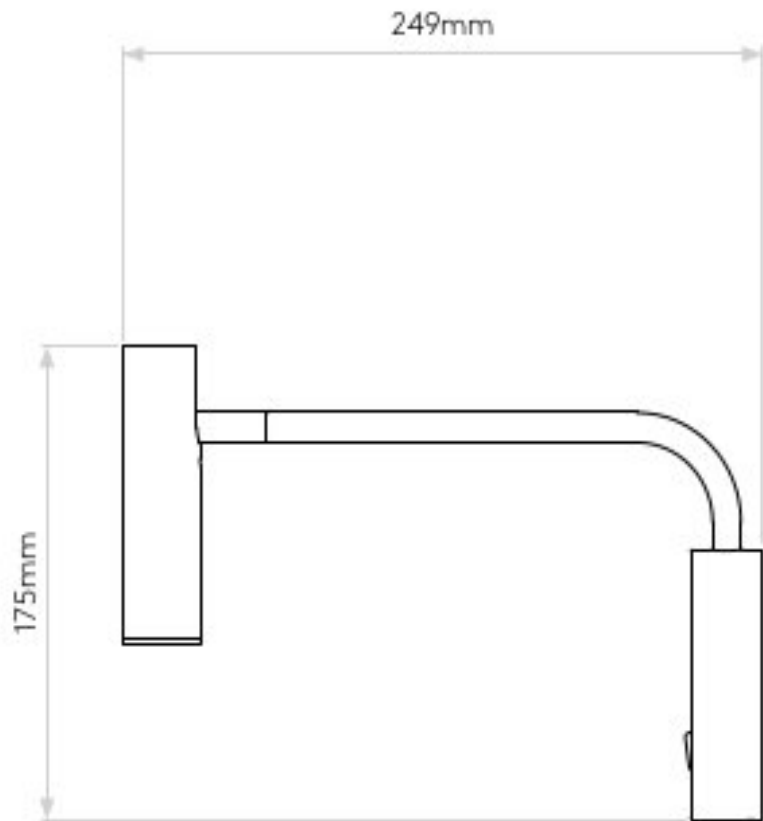

Non-dimmable

H: 175mm W: 100mm D: 249mm

Bk

0207 924 2055
sales@superlites.co.uk
www.superlites.co.uk

AS-1058033 Enna Wall

0207 924 2055
sales@superlites.co.uk
www.superlites.co.uk