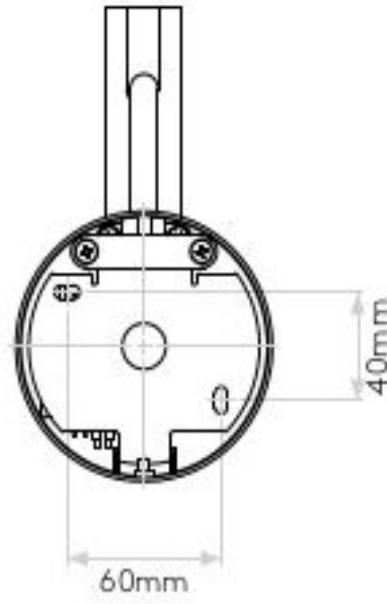

Non-dimmable

H: 175mm W: 100mm D: 249mm

Bk

0207 924 2055
sales@superlites.co.uk
www.superlites.co.uk

AS-1058033 Enna Wall

0207 924 2055
sales@superlites.co.uk
www.superlites.co.uk