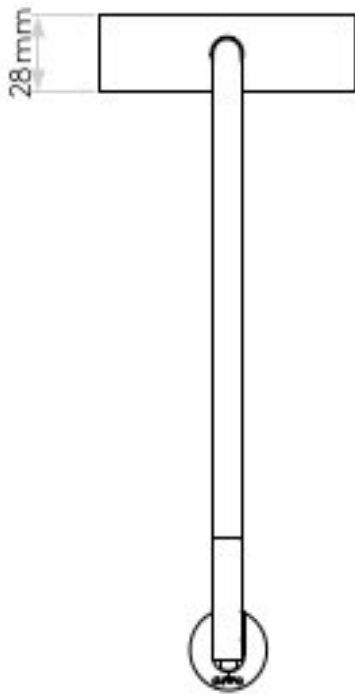

AS-1058033 Enna Wall

Superlites

Matt Black Finish
4.7W High Power LED

Class I

104.98lm

2700k

IP20

Switched

Non-dimmable

H: 175mm W: 100mm D: 249mm

Bk

0207 924 2055
sales@superlites.co.uk
www.superlites.co.uk

AS-1058033 Enna Wall

0207 924 2055
sales@superlites.co.uk
www.superlites.co.uk