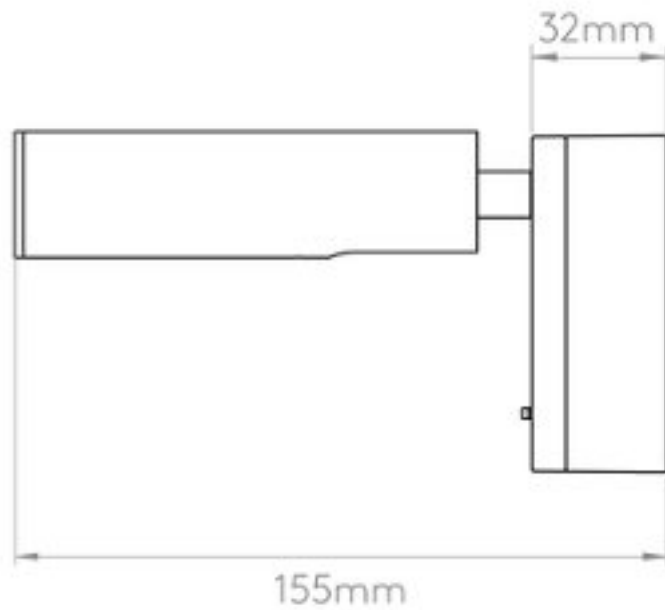

Integral 700mA constant current driver

H: 110mm Dia: 80mm D: 155mm

0207 924 2055
sales@superlites.co.uk
www.superlites.co.uk

AS-1058084 Enna Surface

Superlites

0207 924 2055
sales@superlites.co.uk
www.superlites.co.uk