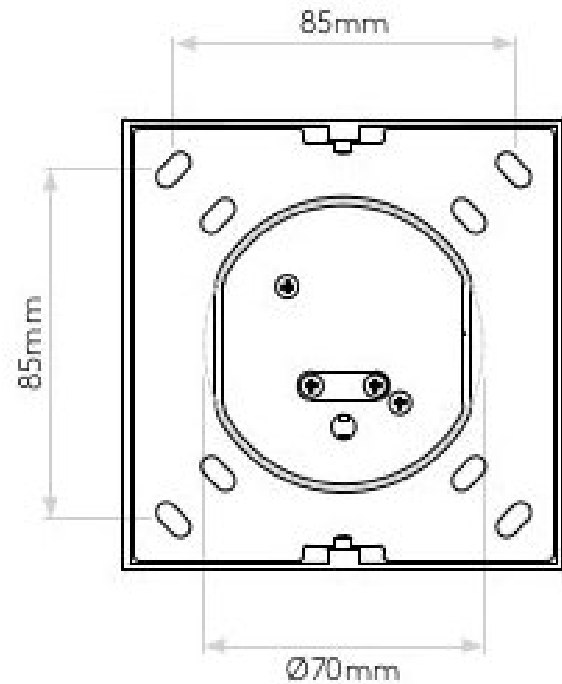

Class 1

Integral 700mA constant current driver

H: 110mm W: 110mm D: 97mm

0207 924 2055
sales@superlites.co.uk
www.superlites.co.uk

AS-1058085

Square Switched LED

Superlites

0207 924 2055
sales@superlites.co.uk
www.superlites.co.uk