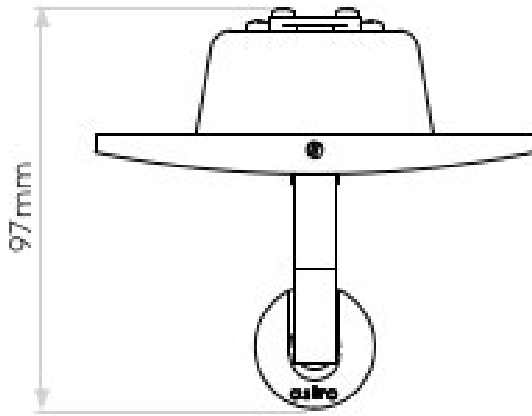

Class 1

Integral 700mA constant current driver

H: 110mm W: 110mm D: 97mm

0207 924 2055
sales@superlites.co.uk
www.superlites.co.uk

AS-1058085

Square Switched LED

Superlites

0207 924 2055
sales@superlites.co.uk
www.superlites.co.uk