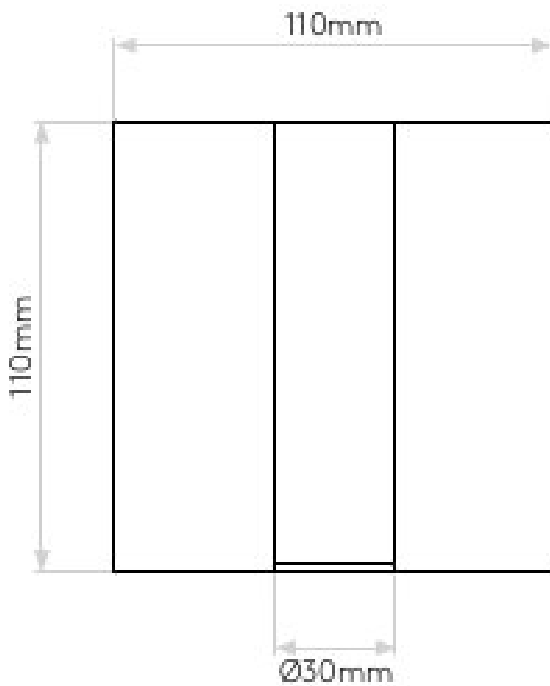

Class 1

Integral 700mA constant current driver

H: 110mm W: 110mm D: 97mm

0207 924 2055
sales@superlites.co.uk
www.superlites.co.uk

AS-1058085

Square Switched LED

Superlites

0207 924 2055
sales@superlites.co.uk
www.superlites.co.uk