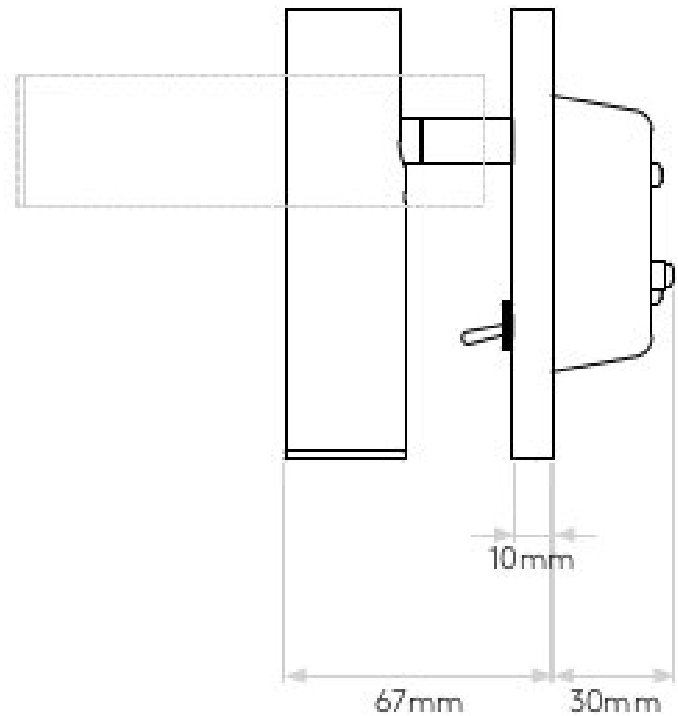

Class 1

Integral 700mA constant current driver

H: 110mm W: 110mm D: 97mm

0207 924 2055
sales@superlites.co.uk
www.superlites.co.uk

AS-1058085

Square Switched LED

Superlites

0207 924 2055
sales@superlites.co.uk
www.superlites.co.uk