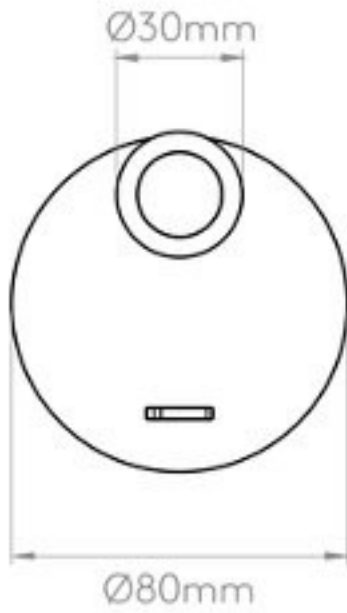

Class 1

Integral 700mA constant current driver

H: 110mm Dia: 80mm D: 155mm

0207 924 2055
sales@superlites.co.uk
www.superlites.co.uk

AS-1058225 Enna Surface

Superlites

0207 924 2055
sales@superlites.co.uk
www.superlites.co.uk