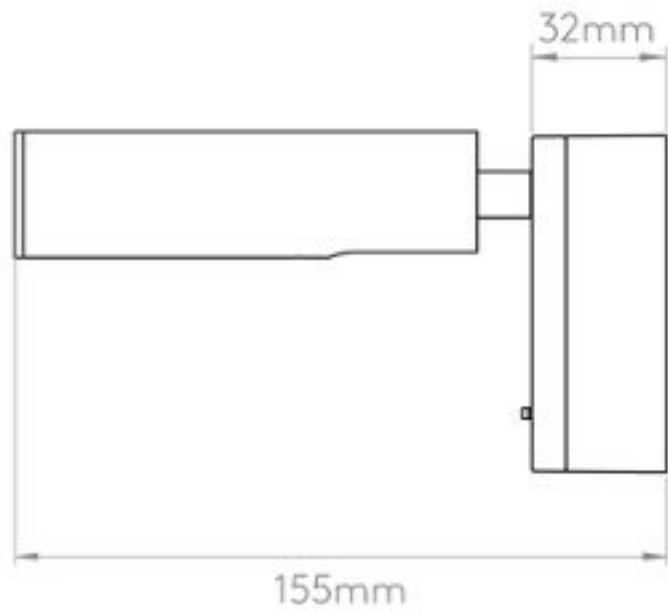

Class 1

Integral 700mA constant current driver

H: 110mm Dia: 80mm D: 155mm

0207 924 2055
sales@superlites.co.uk
www.superlites.co.uk

AS-1058225 Enna Surface

Superlites

0207 924 2055
sales@superlites.co.uk
www.superlites.co.uk