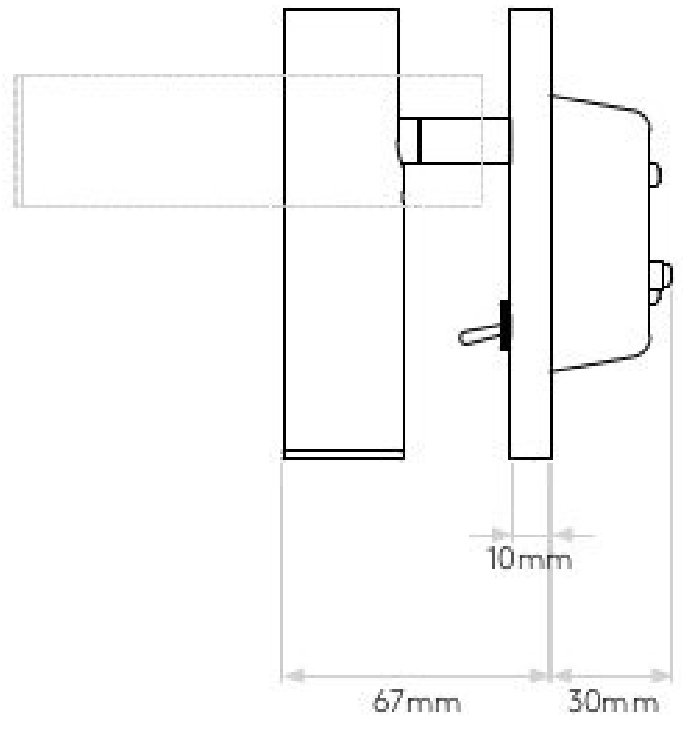

AS-1058226

Square Switched LED

0207 924 2055
sales@superlites.co.uk
www.superlites.co.uk