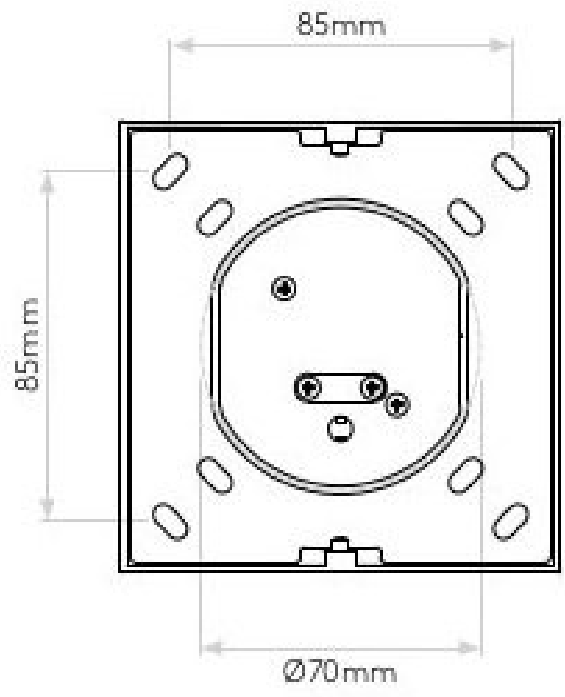

AS-1058226

Square Switched LED

0207 924 2055
sales@superlites.co.uk
www.superlites.co.uk