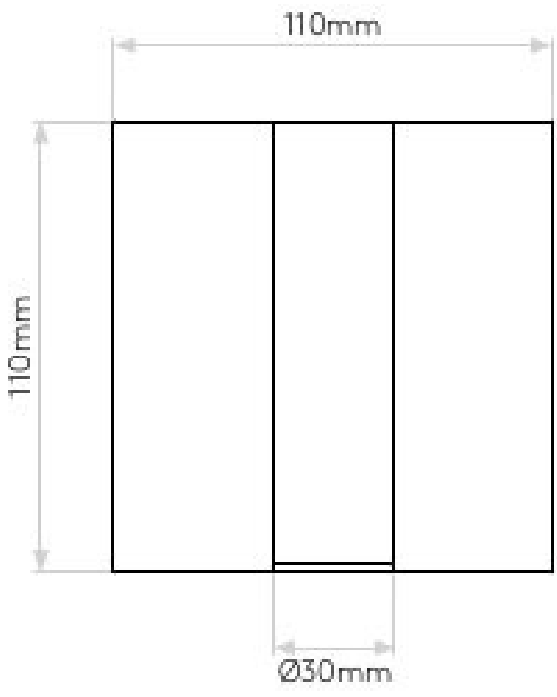

AS-1058226

Square Switched LED

0207 924 2055
sales@superlites.co.uk
www.superlites.co.uk