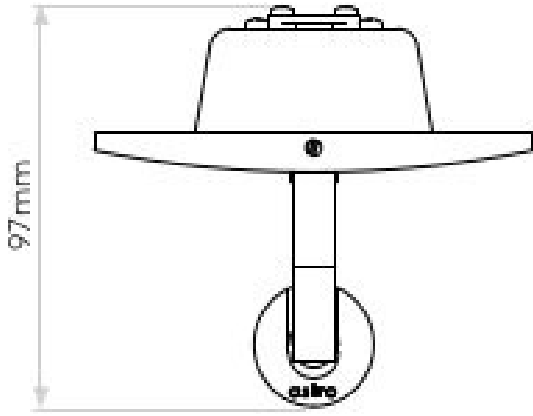

AS-1058226

Square Switched LED

0207 924 2055
sales@superlites.co.uk
www.superlites.co.uk