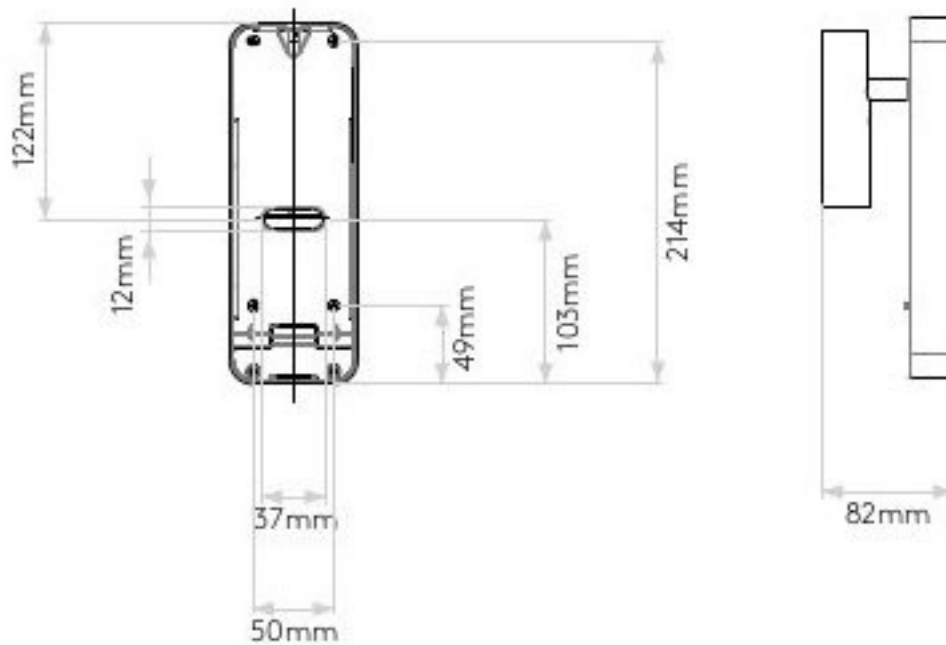

Switched: Yes

Class I

Wall Mount - Vertical

Wall Mount - Horizontal

CRI: 90

Beam Angle: 18°

Tilt Adjustable Angle: 90°

Rotation Adjustable Angle: 330°

Adjustable: Yes

Finish: Matt Gold

H: 225mm W: 80mm D: 144mm

MG

0207 924 2055
sales@superlites.co.uk
www.superlites.co.uk

AS-1058147

Enna Surface USB

Superlites