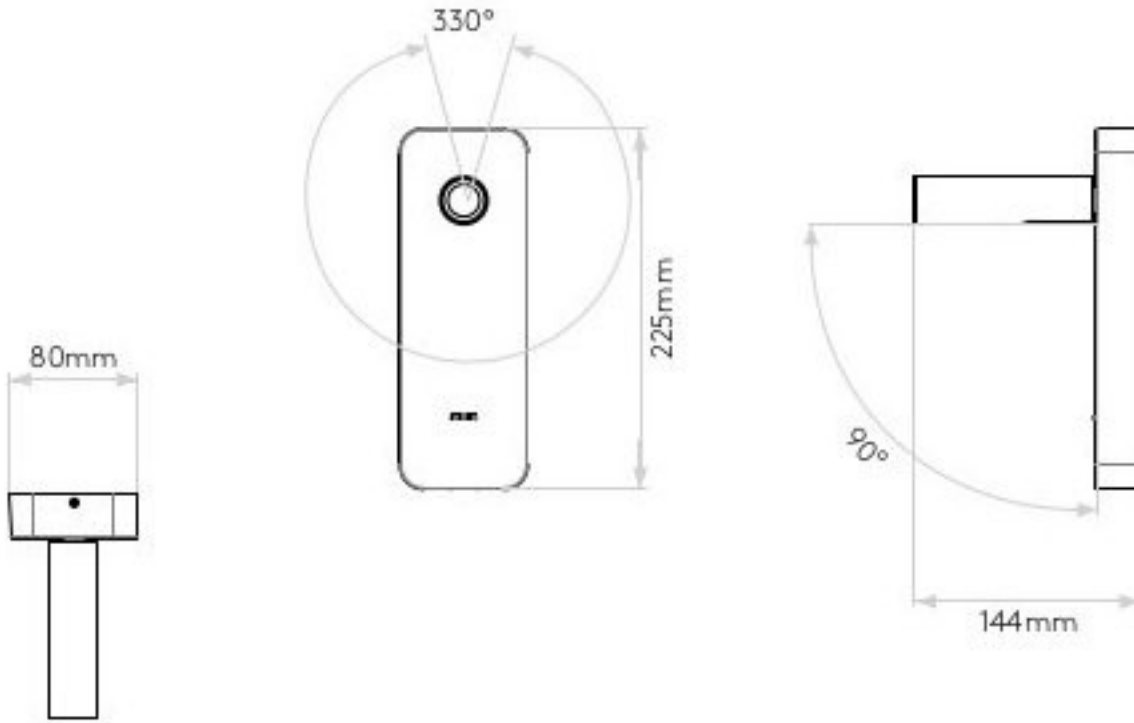

Switched: Yes

Class I

Wall Mount - Vertical

Wall Mount - Horizontal

CRI: 90

Beam Angle: 18°

Tilt Adjustable Angle: 90°

Rotation Adjustable Angle: 330°

Adjustable: Yes

Finish: Matt Gold

H: 225mm W: 80mm D: 144mm

MG

0207 924 2055
sales@superlites.co.uk
www.superlites.co.uk

AS-1058147

Enna Surface USB

Superlites