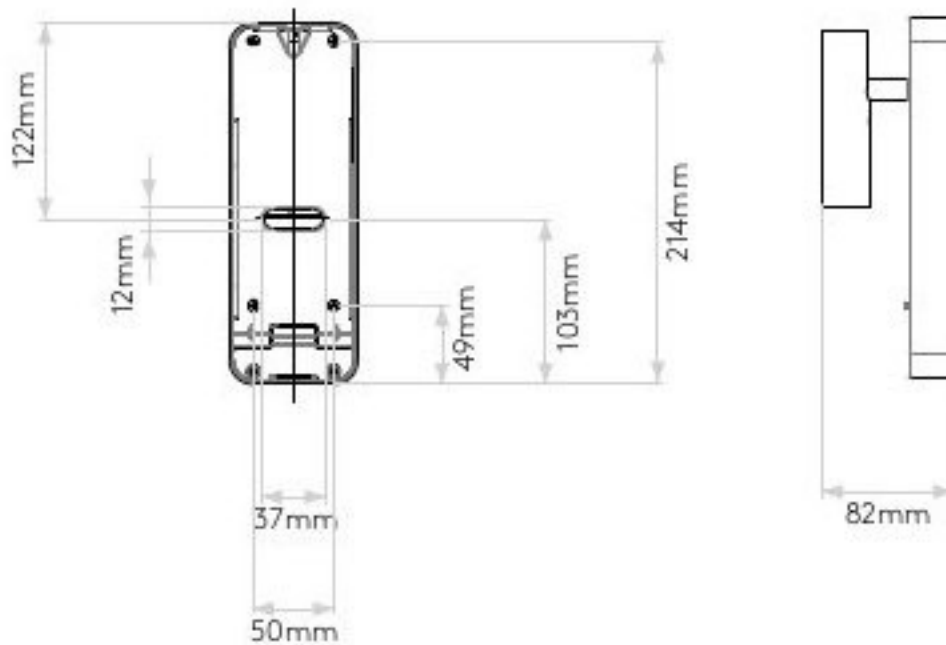

Switched: Yes

Class I

Wall Mount - Vertical

Wall Mount - Horizontal

CRI: 90

Beam Angle: 18°

Tilt Adjustable Angle: 90°

Rotation Adjustable Angle: 330°

Adjustable: Yes

Finish: Matt Nickel

H: 225mm W: 80mm D: 144mm

0207 924 2055
sales@superlites.co.uk
www.superlites.co.uk

AS-1058248

Enna Surface USB

Production orders are subject to minimum quantities and lead times