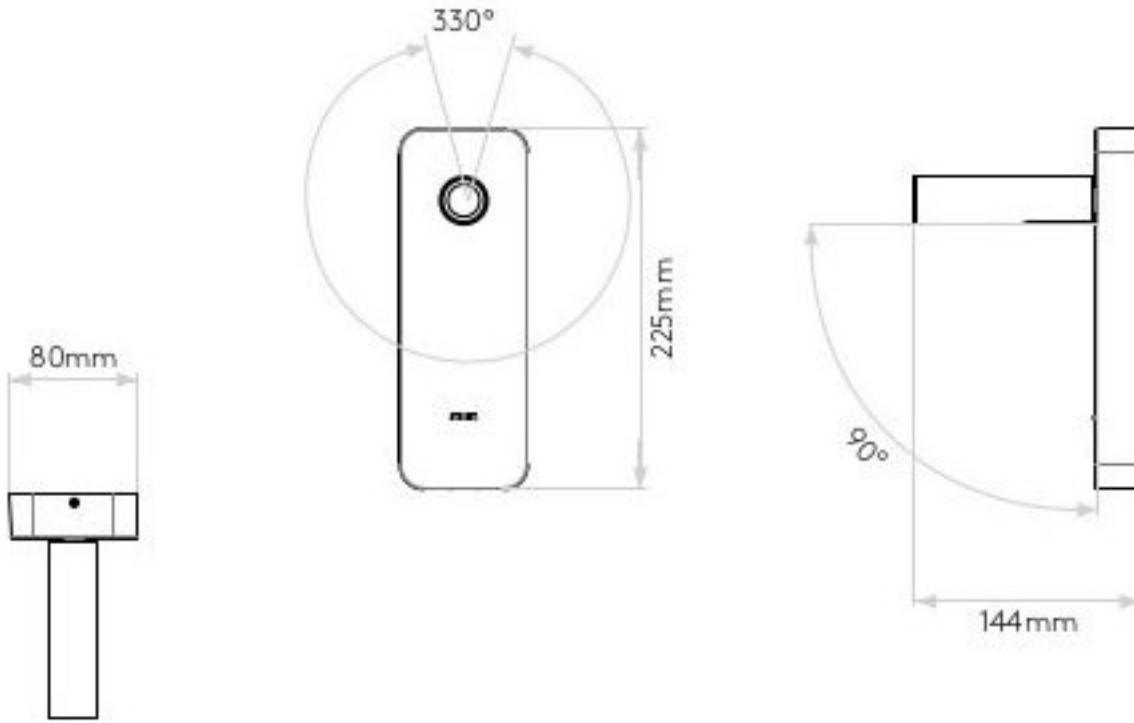

Switched: Yes

Class I

Wall Mount - Vertical

Wall Mount - Horizontal

CRI: 90

Beam Angle: 18°

Tilt Adjustable Angle: 90°

Rotation Adjustable Angle: 330°

Adjustable: Yes

Finish: Matt Nickel

H: 225mm W: 80mm D: 144mm

0207 924 2055
sales@superlites.co.uk
www.superlites.co.uk

AS-1058248

Enna Surface USB

Production orders are subject to minimum quantities and lead times