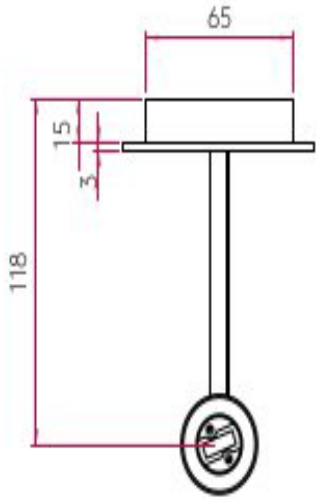

IP20 rated

Class 1, earthed

Shade not included.

H: 225mm W: 85mm D: 135mm (without shade)

0207 924 2055
sales@superlites.co.uk
www.superlites.co.uk

AS-1076005 San Marino Solo

Superlites

0207 924 2055
sales@superlites.co.uk
www.superlites.co.uk