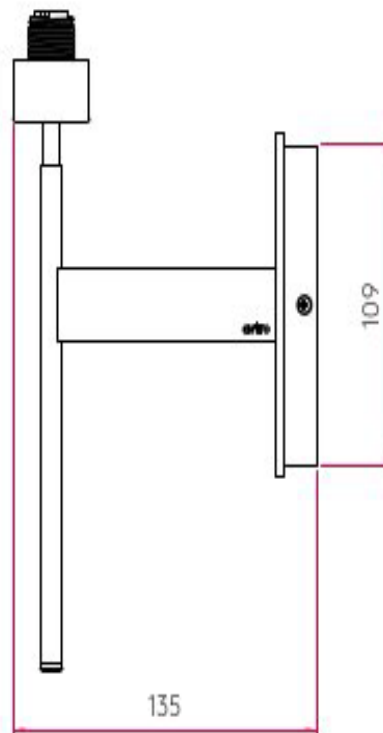

IP20 rated

Class 1, earthed

Shade not included.

H: 225mm W: 85mm D: 135mm (without shade)

0207 924 2055
sales@superlites.co.uk
www.superlites.co.uk

AS-1076005 San Marino Solo

Superlites

0207 924 2055
sales@superlites.co.uk
www.superlites.co.uk