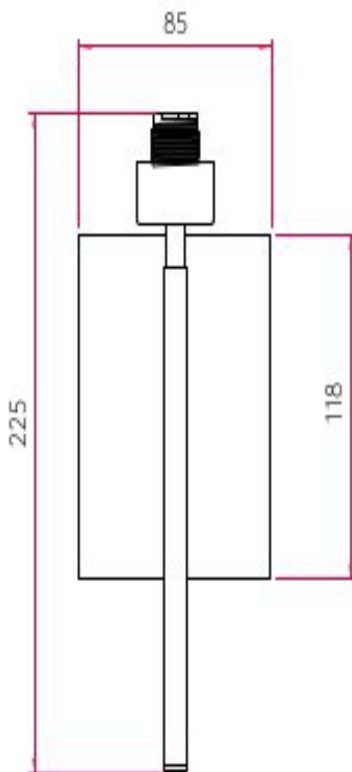

IP20 rated

Class 1, earthed

Shade not included.

H: 225mm W: 85mm D: 135mm (without shade)

0207 924 2055
sales@superlites.co.uk
www.superlites.co.uk

AS-1076005 San Marino Solo

Superlites

0207 924 2055
sales@superlites.co.uk
www.superlites.co.uk