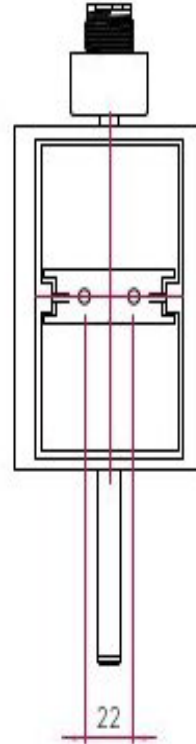

AS-1076005

San Marino Solo

Superlites

Polished Chrome finish

3W LED

60w

G9 lamp

Dimmable

IP20 rated

Class 1, earthed

Shade not included.

H: 225mm W: 85mm D: 135mm (without shade)

0207 924 2055
sales@superlites.co.uk
www.superlites.co.uk

AS-1076005 San Marino Solo

Superlites

0207 924 2055
sales@superlites.co.uk
www.superlites.co.uk