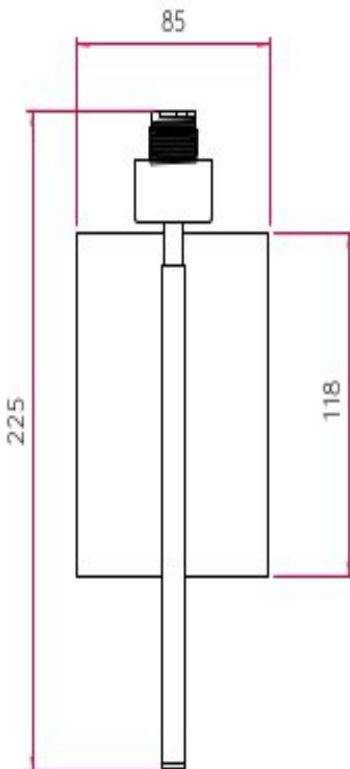

IP20 rated

Class 1, earthed

Shade not included.

H: 225mm W: 85mm D: 135mm (without shade)

0207 924 2055
sales@superlites.co.uk
www.superlites.co.uk

AS-1076006

San Marino Solo

Superlites