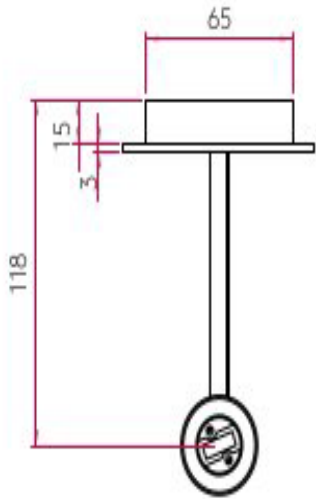

IP20 rated

Class 1, earthed

Shade not included.

H: 225mm W: 85mm D: 135mm (without shade)

0207 924 2055
sales@superlites.co.uk
www.superlites.co.uk

AS-1076006

San Marino Solo

Superlites