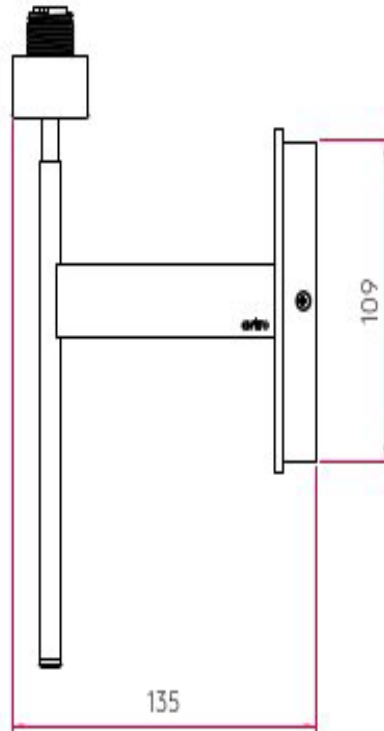

IP20 rated

Class 1, earthed

Shade not included.

H: 225mm W: 85mm D: 135mm (without shade)

0207 924 2055
sales@superlites.co.uk
www.superlites.co.uk

AS-1076006

San Marino Solo

Superlites