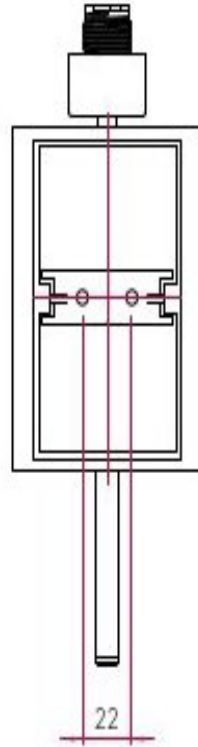

AS-1076006

San Marino Solo

Superlites

Matt Nickel finish

3W LED

60w

G9 lamp

Dimmable

IP20 rated

Class 1, earthed

Shade not included.

H: 225mm W: 85mm D: 135mm (without shade)

0207 924 2055
sales@superlites.co.uk
www.superlites.co.uk

AS-1076006

San Marino Solo

Superlites