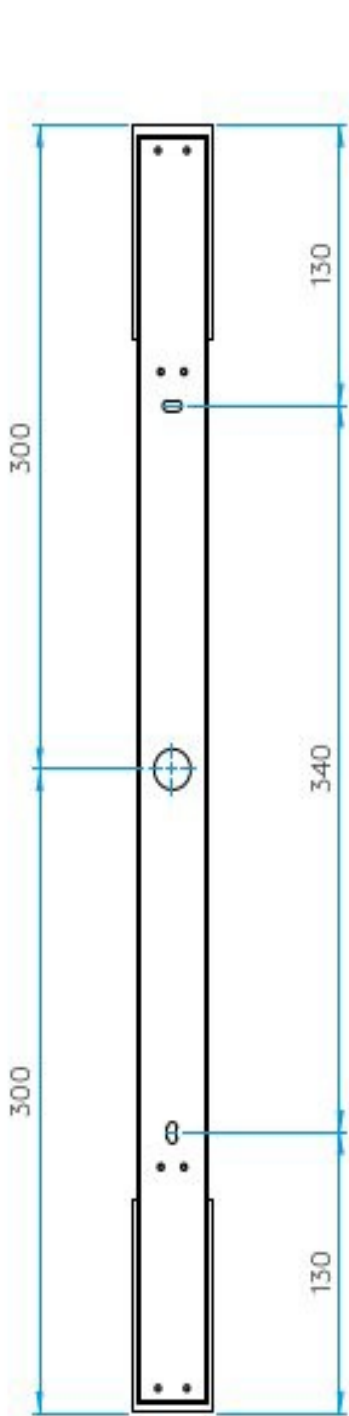

AS-1084033 Palermo 600 LED

Superlites

0207 924 2055
sales@superlites.co.uk
www.superlites.co.uk