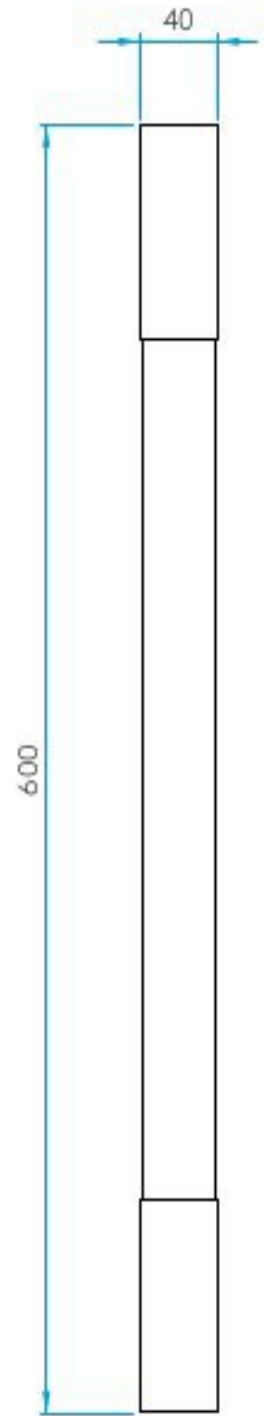

AS-1084033

Palermo 600 LED

Superlites

Polished chrome finish, polycarbonate diffuser

8.1W LED Strip

3000k

364lms

CRI80

IP44 rated

Non-dimmable

Class 2, double-insulated

Includes integral driver

L: 600mm W: 40mm D: 60mm

0207 924 2055
sales@superlites.co.uk
www.superlites.co.uk

AS-1084033 Palermo 600 LED

Superlites