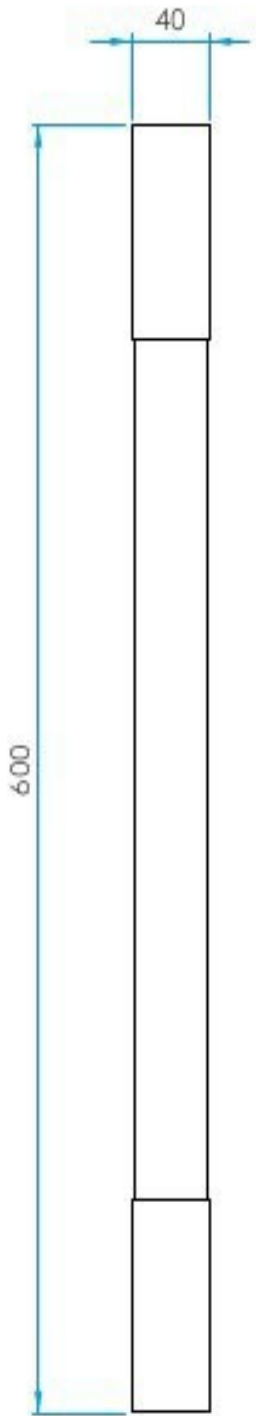

AS-1084038 Palermo 600 LED

Superlites

0207 924 2055
sales@superlites.co.uk
www.superlites.co.uk