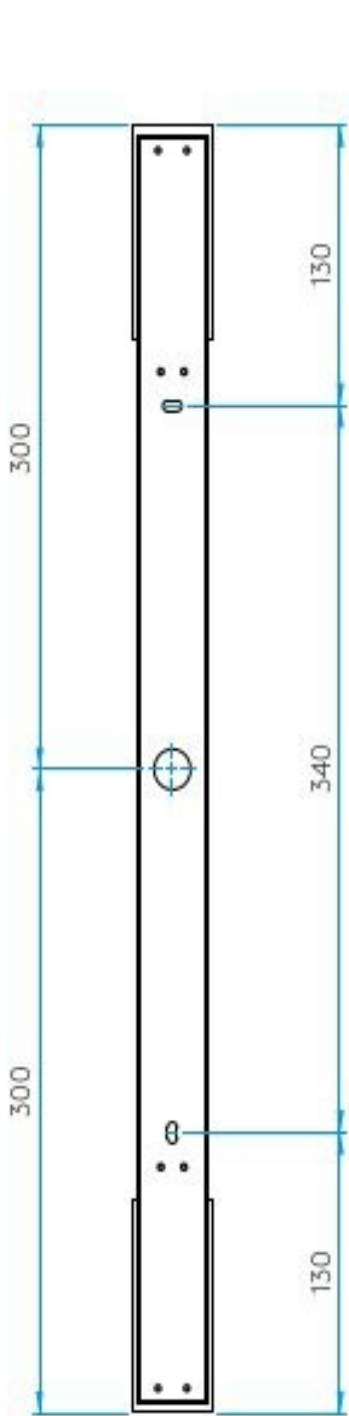

AS-1084038 Palermo 600 LED

Superlites

0207 924 2055
sales@superlites.co.uk
www.superlites.co.uk