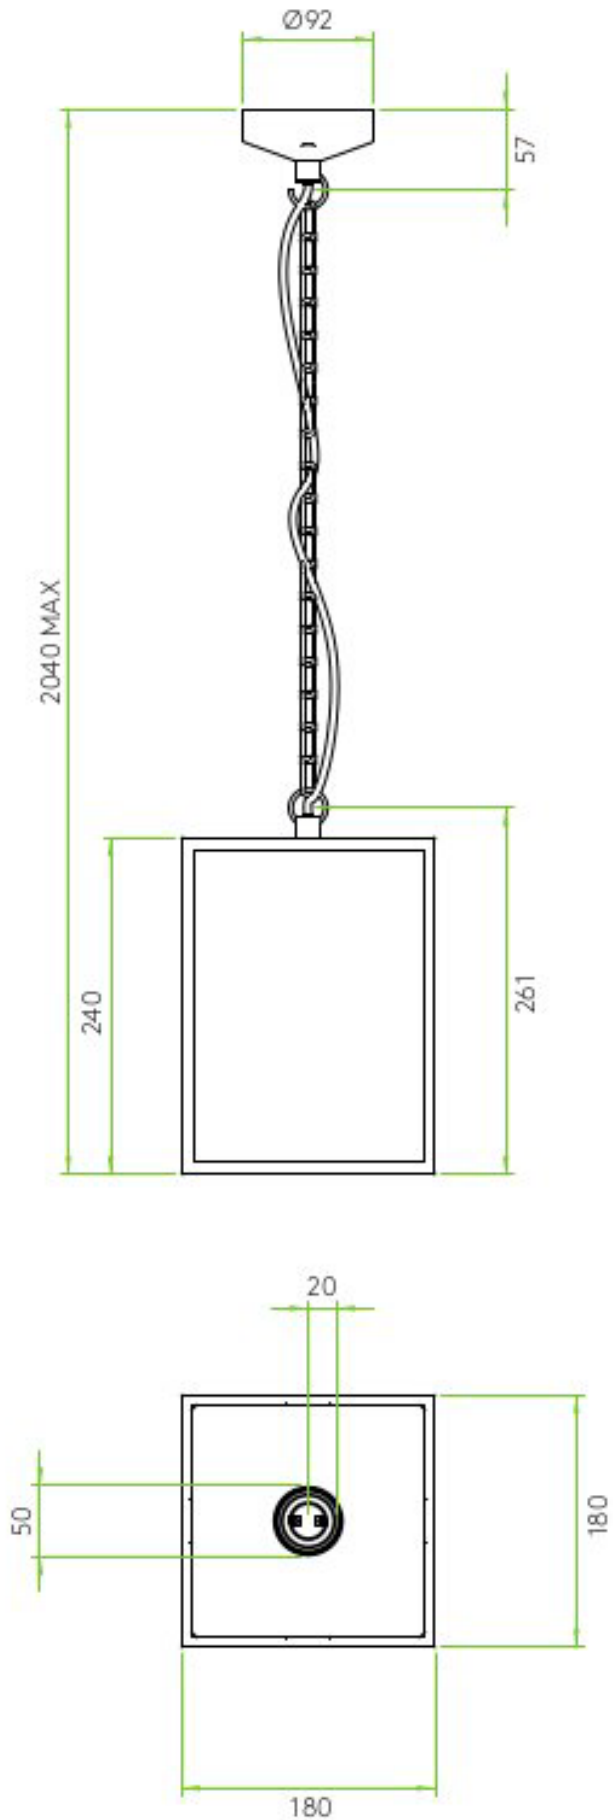

AS-1095010

Homefield Pendant 240

Superlites

Black finish

Clear glass

1 x 60w E27 lamp

IP23 rated

Class 1, earthed

Cable Length: 1800mm

H: 240mm W: 180mm D: 180mm

0207 924 2055
sales@superlites.co.uk
www.superlites.co.uk

AS-1095010 Homefield Pendant 240

0207 924 2055
sales@superlites.co.uk
www.superlites.co.uk