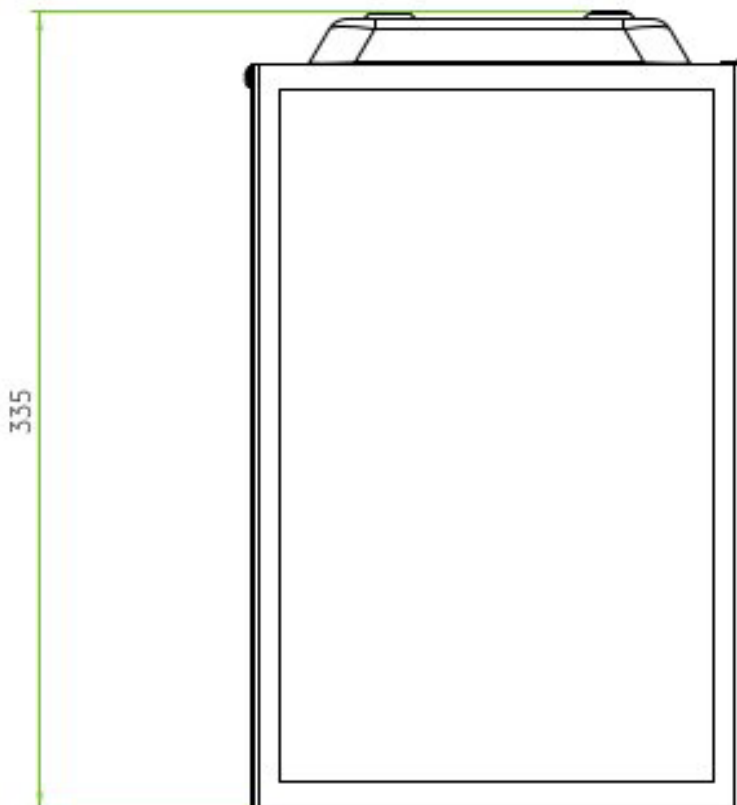

Non-Switched

H: 335mm W: 200mm D: 200mm

0207 924 2055
sales@superlites.co.uk
www.superlites.co.uk

AS-1095021 Homefield Ceiling

Superlites

0207 924 2055
sales@superlites.co.uk
www.superlites.co.uk