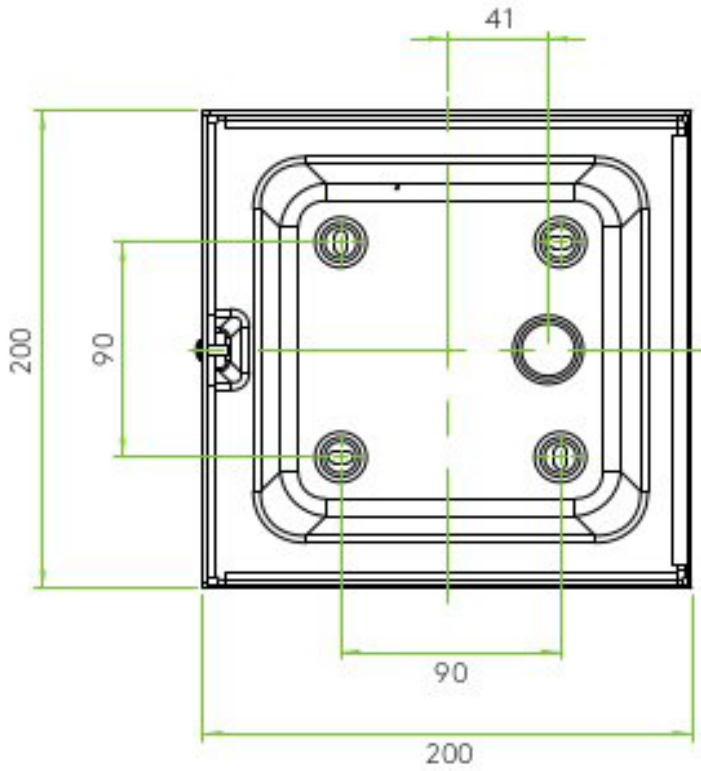

Non-Switched

H: 335mm W: 200mm D: 200mm

0207 924 2055
sales@superlites.co.uk
www.superlites.co.uk

AS-1095021 Homefield Ceiling

Superlites

0207 924 2055
sales@superlites.co.uk
www.superlites.co.uk