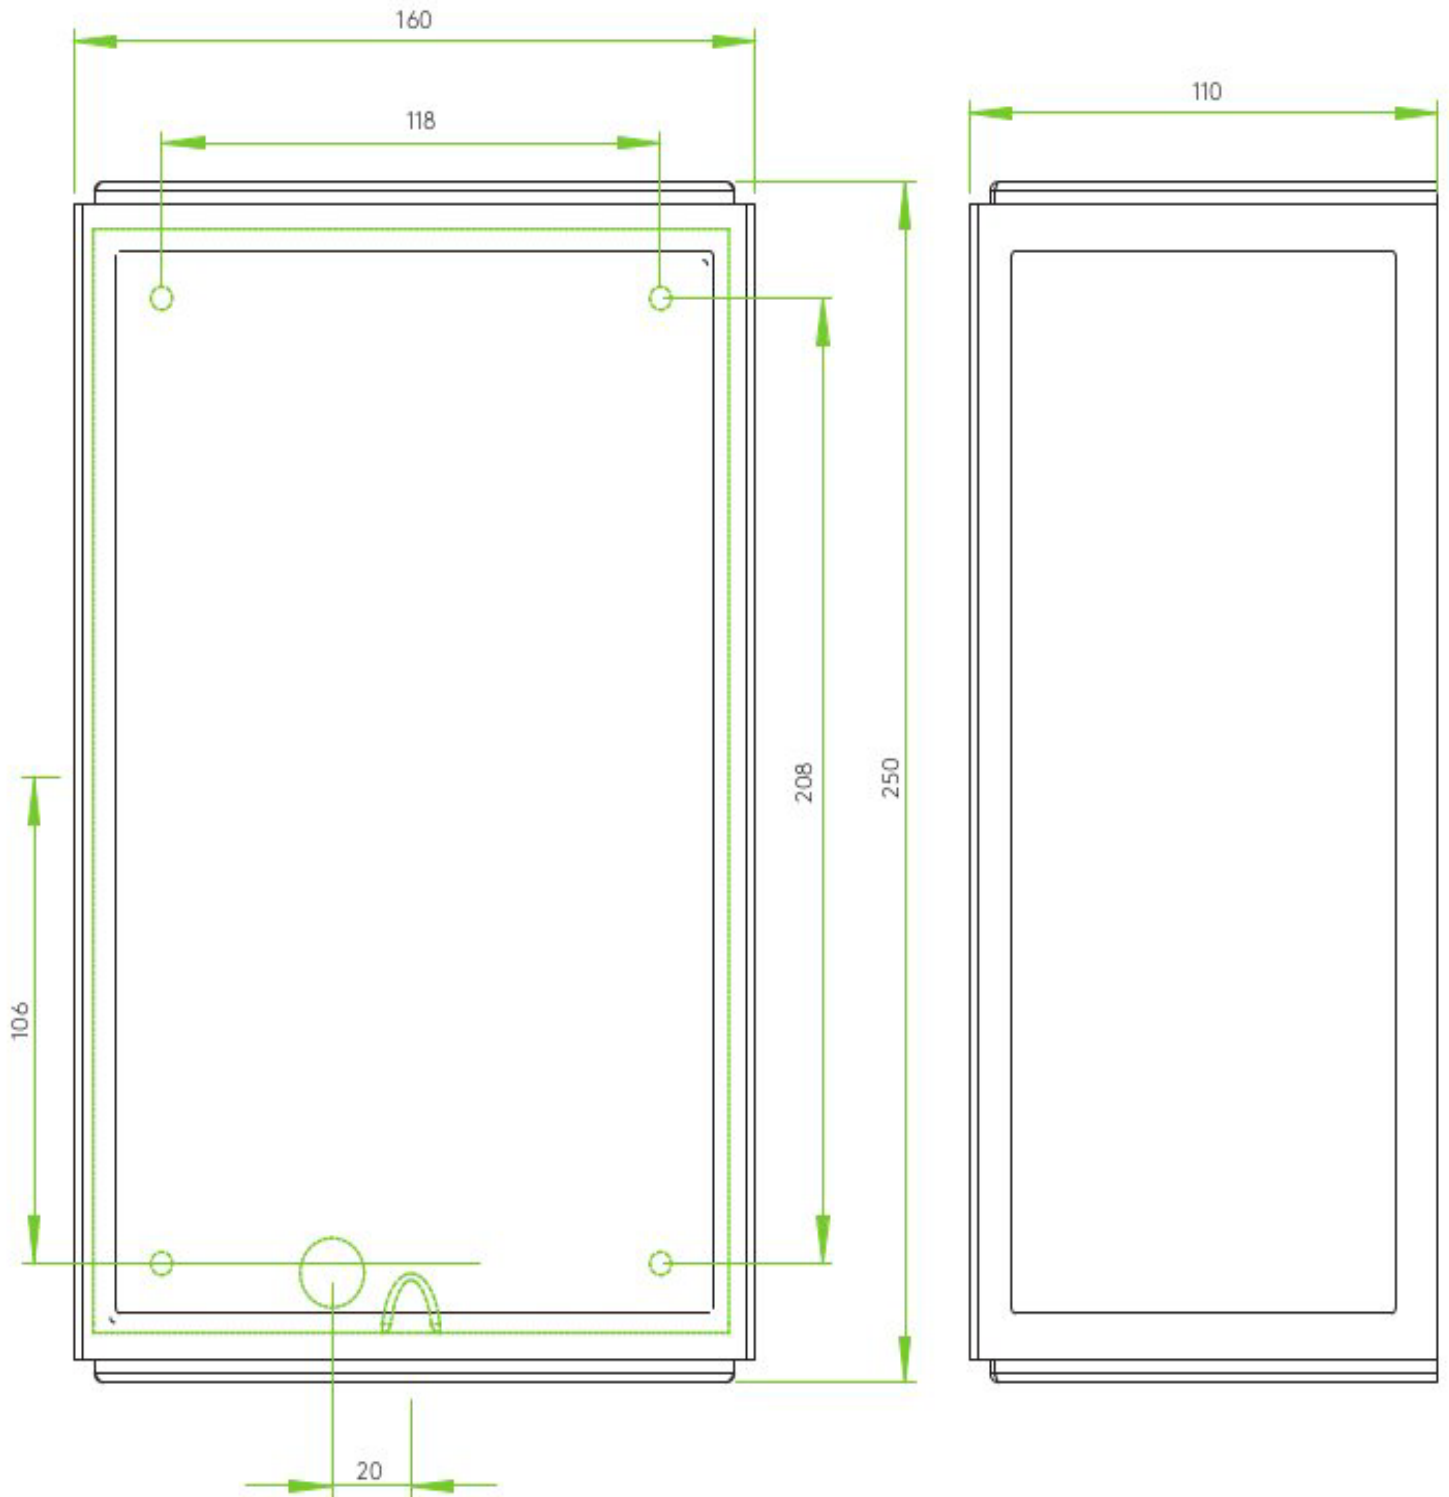

AS-1095029

Homefield 160

Bronze
E27/ES
1 x 12W Max LED
1 x 60W Max E27/ES
IP44
Dimmable: Yes
Driver Required: No
Switched: No
Class 1
Installation Orientation: Wall Mount - Vertical
Dimensions:
H: 250mm W: 160mm D: 110mm

					E27	60W	12W
LED	PART L	Br	CG				

0207 924 2055
sales@superlites.co.uk
www.superlites.co.uk

AS-1095029 Homefield 160

Superlites

0207 924 2055
sales@superlites.co.uk
www.superlites.co.uk