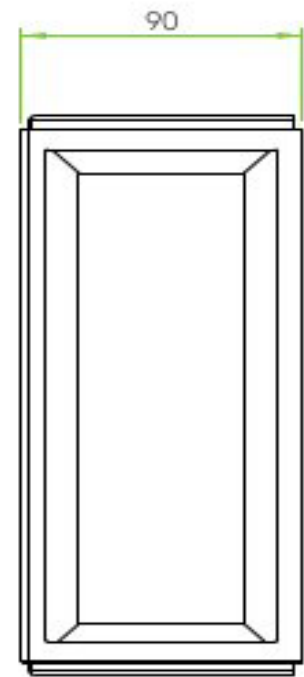

AS-1095040

Homefield 130

Superlites

0207 924 2055
sales@superlites.co.uk
www.superlites.co.uk