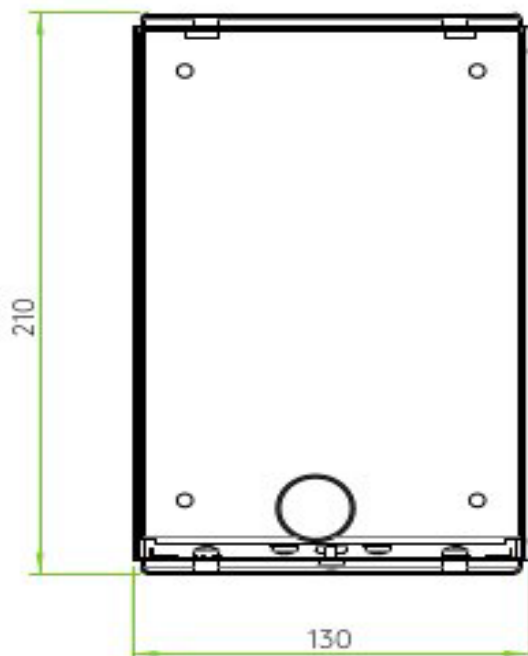

AS-1095040

Homefield 130

Superlites

0207 924 2055
sales@superlites.co.uk
www.superlites.co.uk