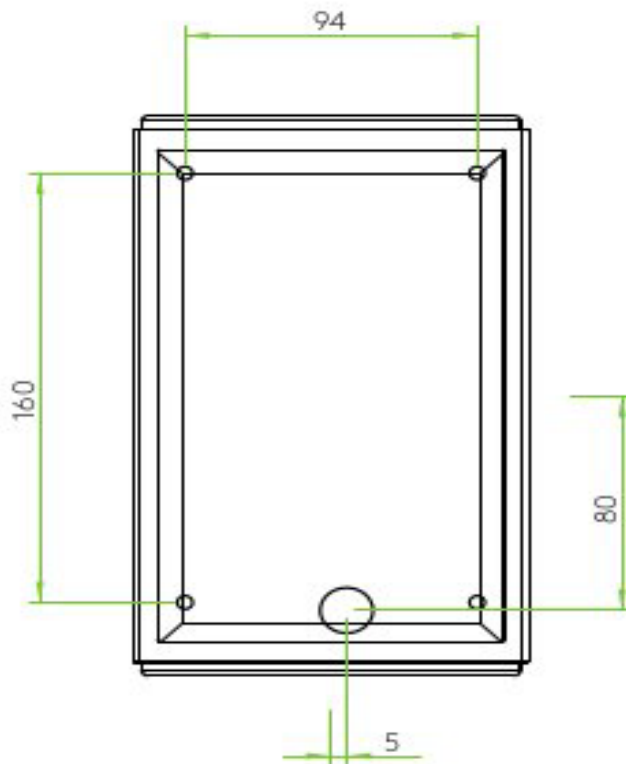

AS-1095040

Homefield 130

Superlites

0207 924 2055
sales@superlites.co.uk
www.superlites.co.uk