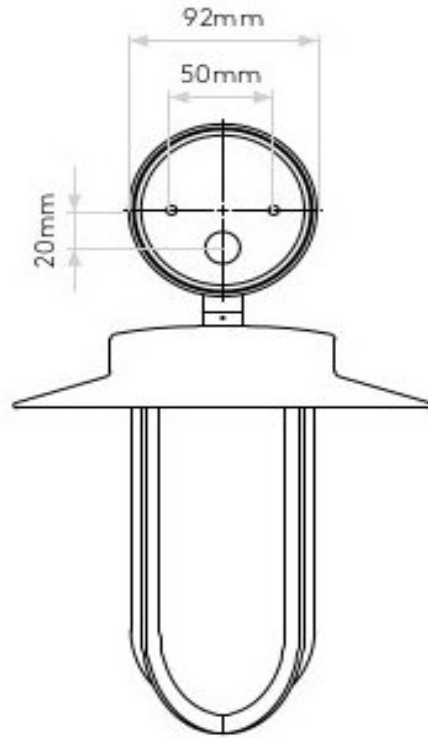

IP Rating: IP44

Class I

Dimmable

H: 330mm W: 205mm D: 240mm

0207 924 2055
sales@superlites.co.uk
www.superlites.co.uk

AS-1096001

Montparnasse Wall

0207 924 2055
sales@superlites.co.uk
www.superlites.co.uk