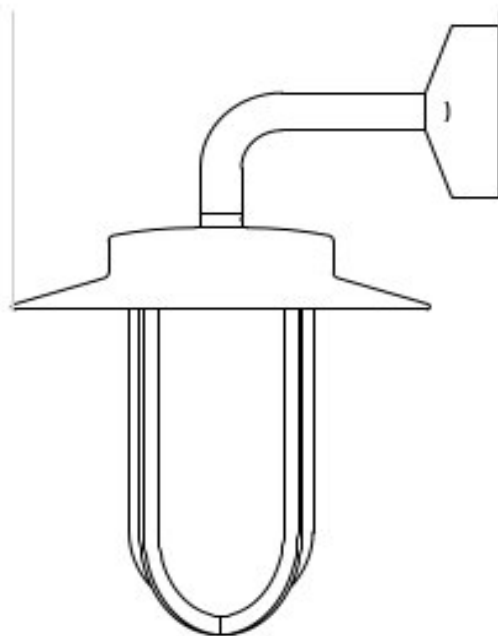

IP Rating: IP44

Class I

Dimmable

H: 330mm W: 205mm D: 240mm

0207 924 2055
sales@superlites.co.uk
www.superlites.co.uk

AS-1096001

Montparnasse Wall

0207 924 2055
sales@superlites.co.uk
www.superlites.co.uk