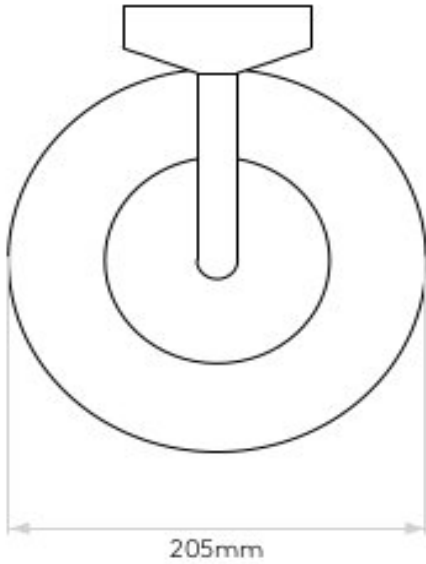

IP Rating: IP44

Class I

Dimmable

H: 330mm W: 205mm D: 240mm

0207 924 2055
sales@superlites.co.uk
www.superlites.co.uk

AS-1096001

Montparnasse Wall

0207 924 2055
sales@superlites.co.uk
www.superlites.co.uk