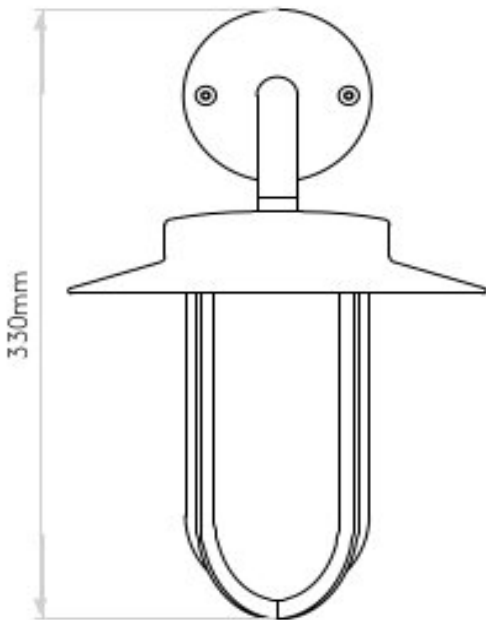

IP Rating: IP44

Class I

Dimmable

H: 330mm W: 205mm D: 240mm

0207 924 2055
sales@superlites.co.uk
www.superlites.co.uk

AS-1096001

Montparnasse Wall

0207 924 2055
sales@superlites.co.uk
www.superlites.co.uk