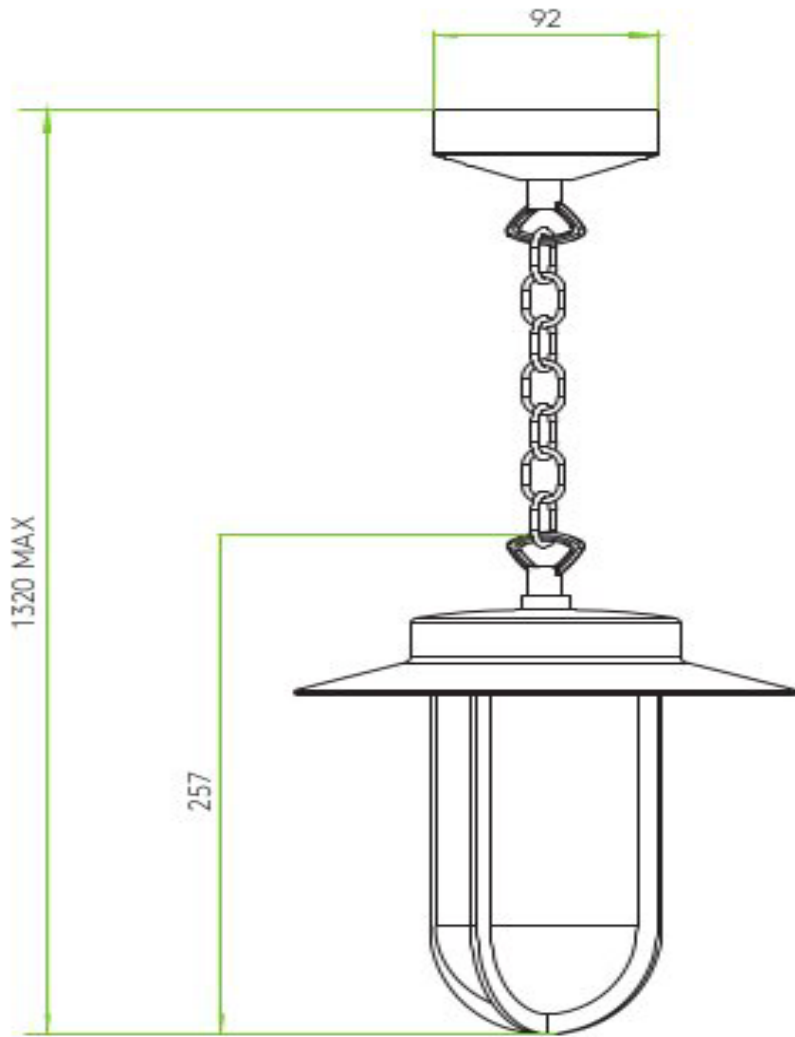

AS-1096004

Superlites

Montparnasse Pendant

Polished nickel finish

Clear glass

1 x 60w E27 lamp

IP44 rated

Class 2, double insulated

H:1320mm W:205mm

0207 924 2055
sales@superlites.co.uk
www.superlites.co.uk

AS-1096004 Montparnasse Pendant

Superlites

0207 924 2055
sales@superlites.co.uk
www.superlites.co.uk