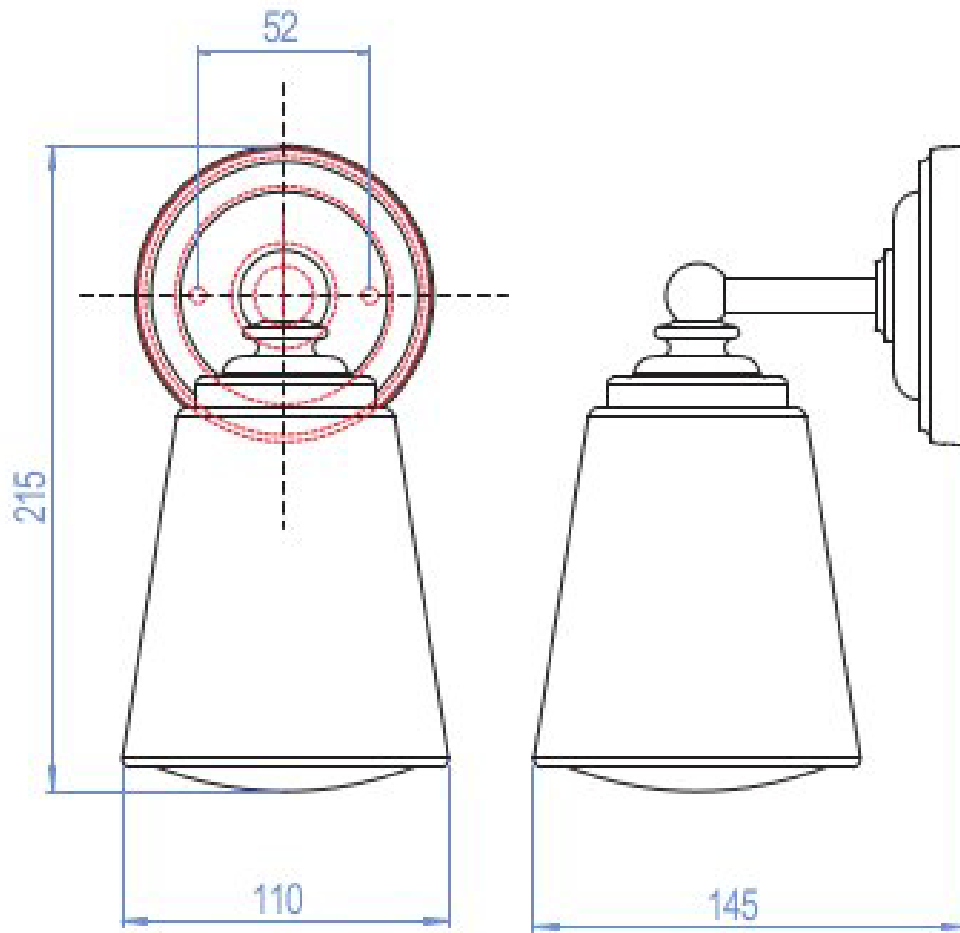

AS-1106001 Anton

Superlites

0207 924 2055
sales@superlites.co.uk
www.superlites.co.uk