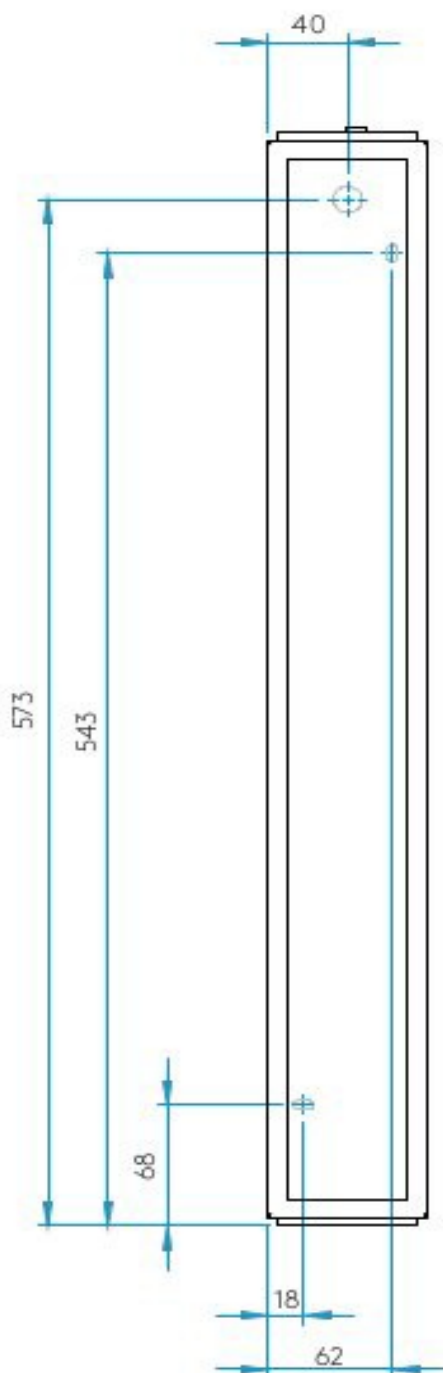

AS-1121102

Mashiko 600 LED

Superlites

0207 924 2055
sales@superlites.co.uk
www.superlites.co.uk