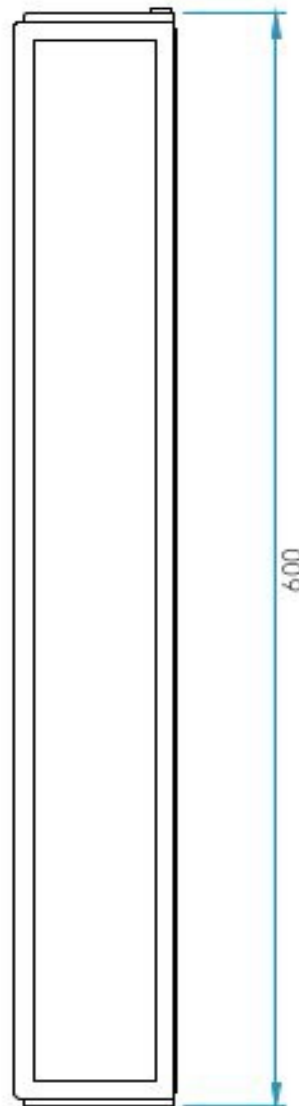

AS-1121102

Mashiko 600 LED

Superlites

0207 924 2055
sales@superlites.co.uk
www.superlites.co.uk