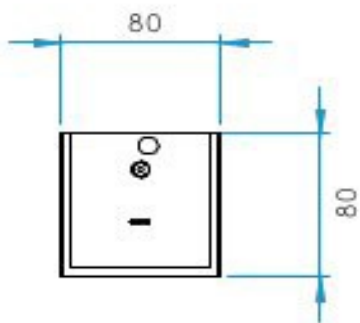

AS-1121102

Mashiko 600 LED

Superlites

0207 924 2055
sales@superlites.co.uk
www.superlites.co.uk