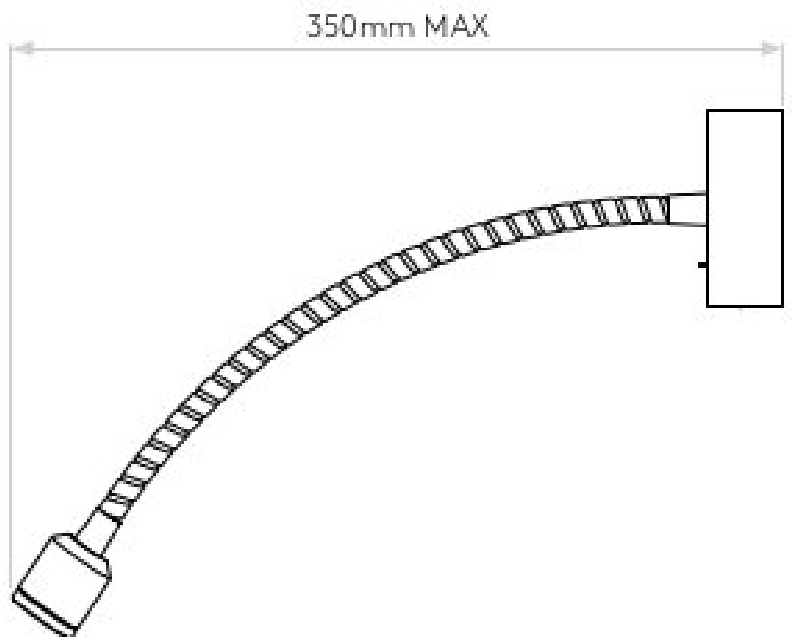

AS-1138008 Fosso Switched

0207 924 2055
sales@superlites.co.uk
www.superlites.co.uk