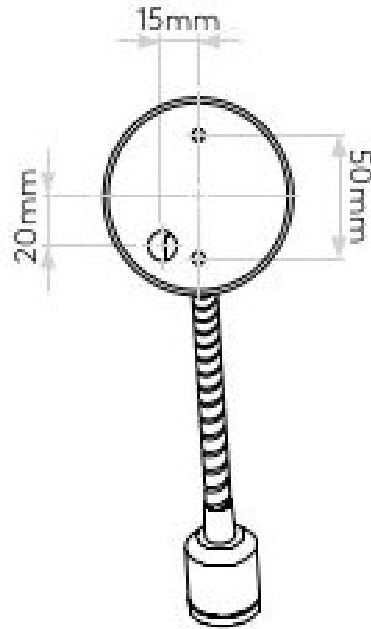

AS-1138008 Fosso Switched

0207 924 2055
sales@superlites.co.uk
www.superlites.co.uk