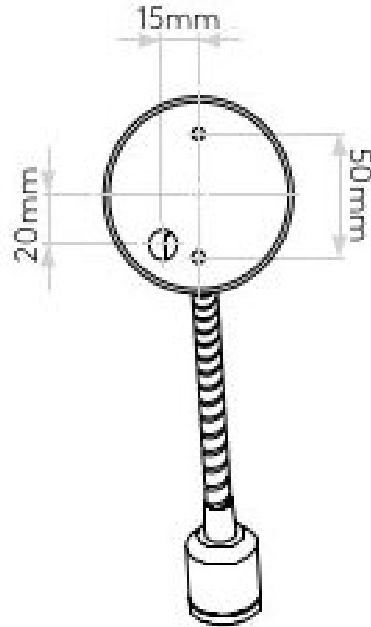

AS-1138011 Fosso Switched

0207 924 2055
sales@superlites.co.uk
www.superlites.co.uk