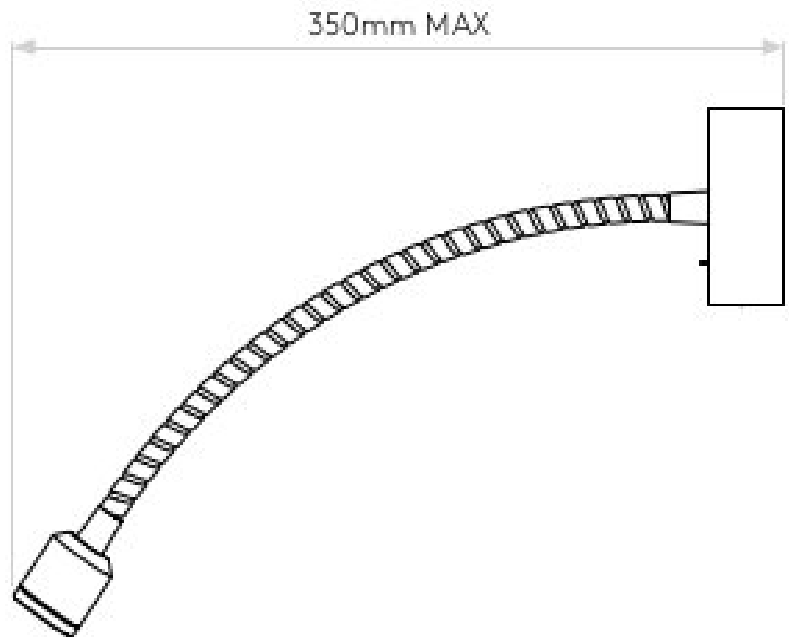

AS-1138011 Fosso Switched

0207 924 2055
sales@superlites.co.uk
www.superlites.co.uk