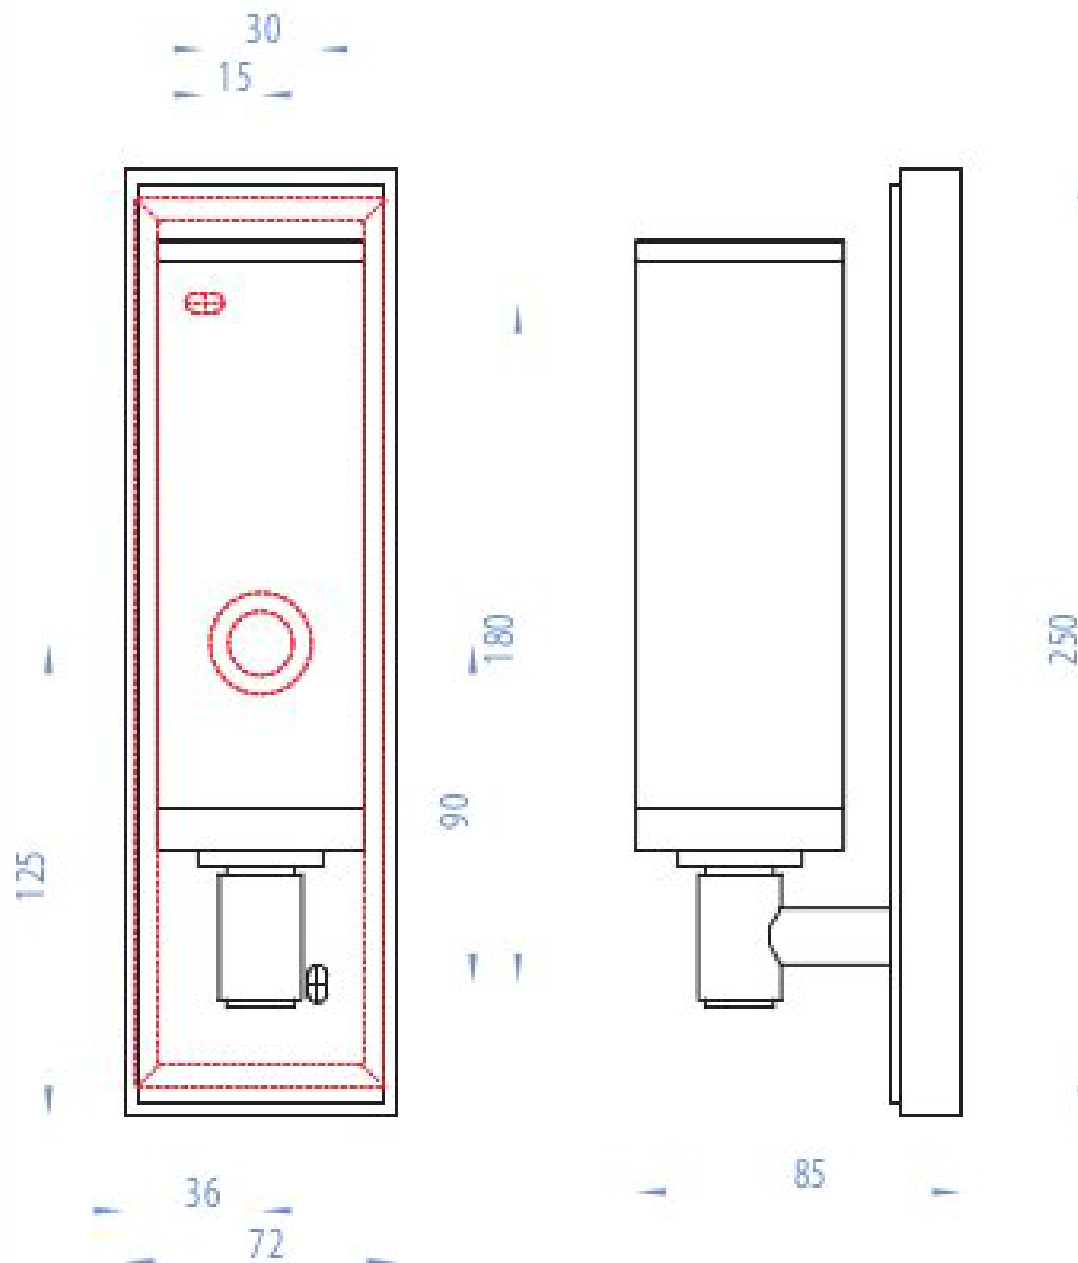

Class II, double insulated

Dimmable

H: 250mm W: 72mm D: 85mm

0207 924 2055
sales@superlites.co.uk
www.superlites.co.uk

AS-1147001 Verona

Superlites

0207 924 2055
sales@superlites.co.uk
www.superlites.co.uk