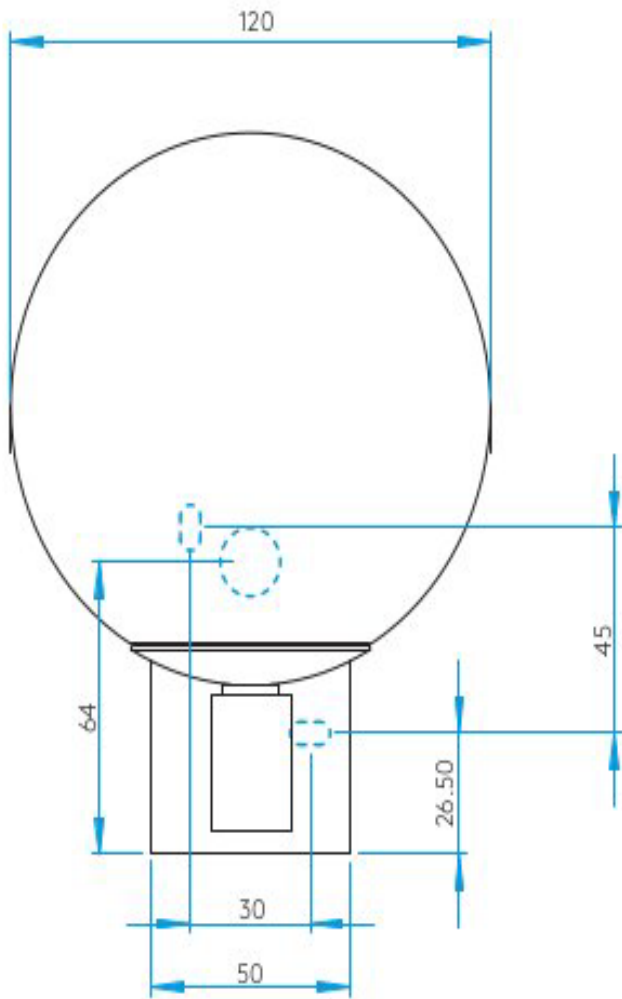

AS-1168003 Sagara

0207 924 2055
sales@superlites.co.uk
www.superlites.co.uk