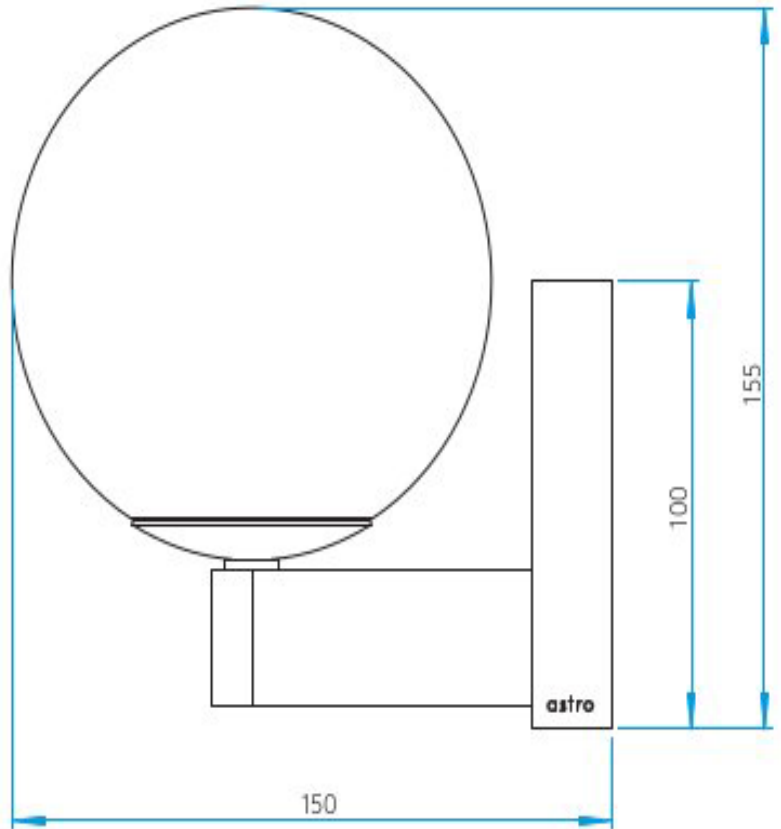

AS-1168003 Sagara

0207 924 2055
sales@superlites.co.uk
www.superlites.co.uk