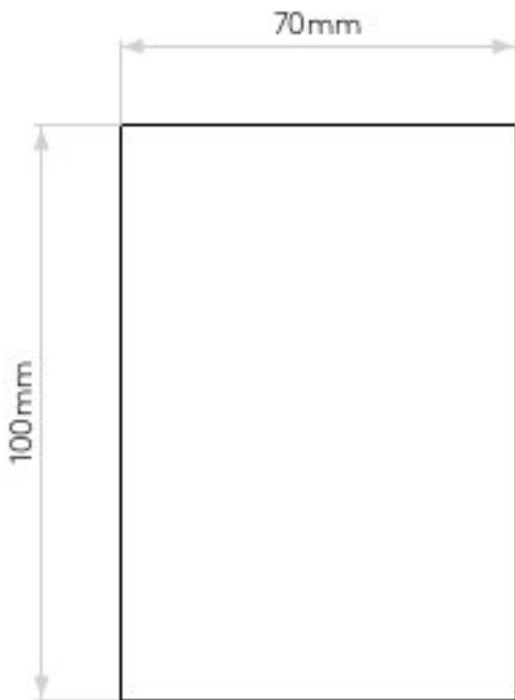

AS-1172001 Pero

Superlites

White plaster finish

3W LED

40w lamp

G9

IP20 rated

Class 1, single-insulated

H: 100mm W: 70mm D: 100mm

Can be painted using a good quality emulsion paint.

0207 924 2055
sales@superlites.co.uk
www.superlites.co.uk

AS-1172001 Pero

Superlites

0207 924 2055
sales@superlites.co.uk
www.superlites.co.uk