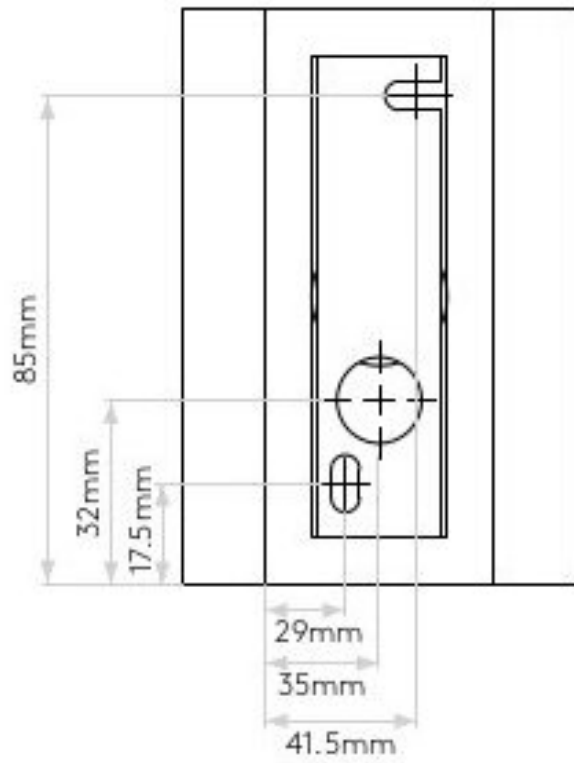

H: 100mm W: 70mm D: 100mm

Can be painted using a good quality emulsion paint.

0207 924 2055
sales@superlites.co.uk
www.superlites.co.uk

AS-1172001 Pero

Superlites

0207 924 2055
sales@superlites.co.uk
www.superlites.co.uk