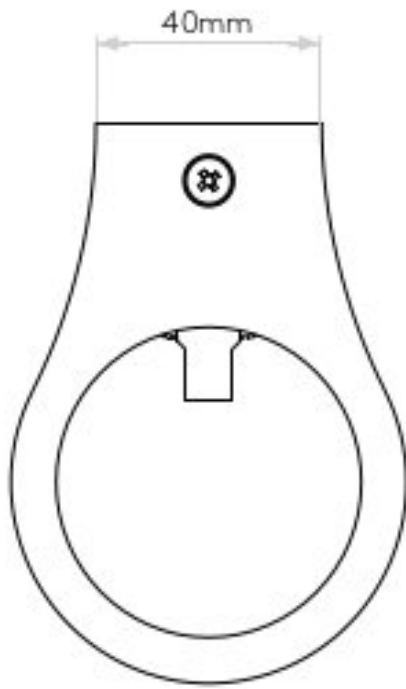

H: 100mm W: 70mm D: 100mm

Can be painted using a good quality emulsion paint.

0207 924 2055
sales@superlites.co.uk
www.superlites.co.uk

AS-1172001 Pero

Superlites

0207 924 2055
sales@superlites.co.uk
www.superlites.co.uk