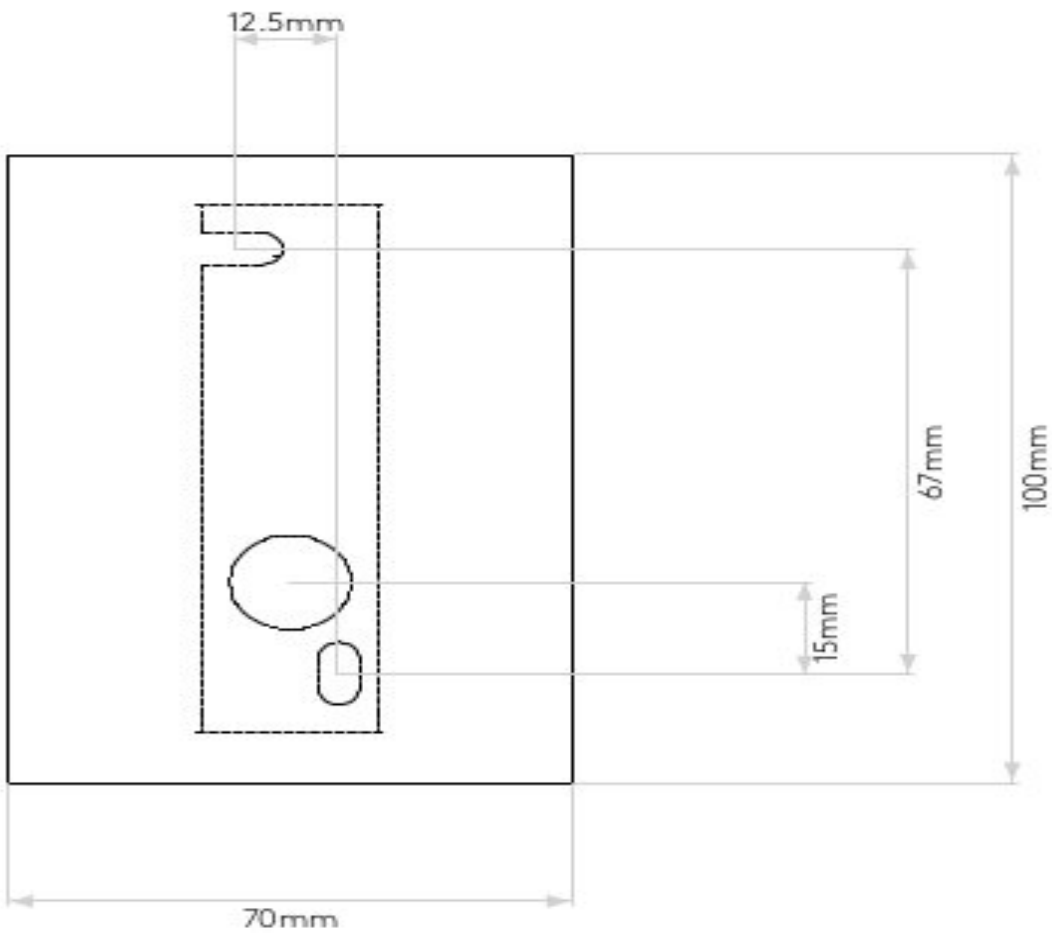

H: 100mm W: 70mm D: 100mm

Can be painted using a good quality emulsion paint.

0207 924 2055
sales@superlites.co.uk
www.superlites.co.uk

AS-1173001 Mosto

Superlites

0207 924 2055
sales@superlites.co.uk
www.superlites.co.uk