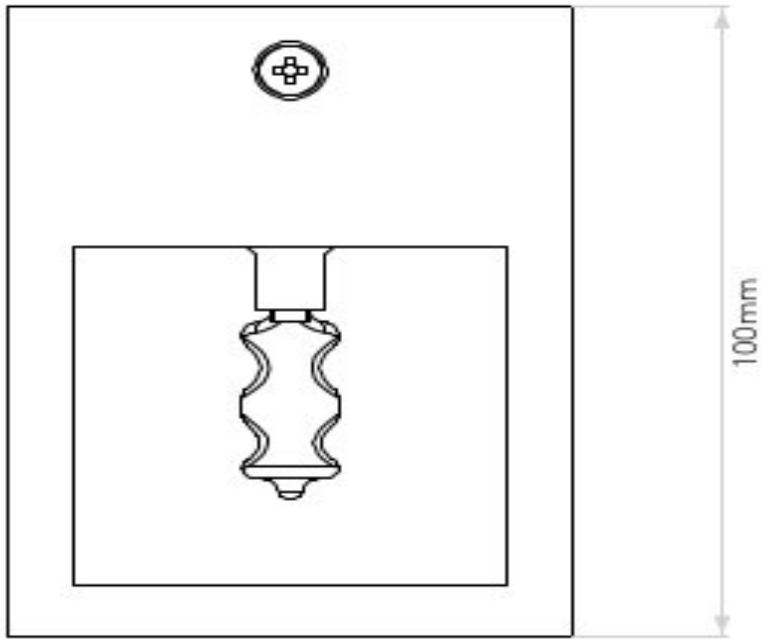

H: 100mm W: 70mm D: 100mm

Can be painted using a good quality emulsion paint.

0207 924 2055
sales@superlites.co.uk
www.superlites.co.uk

AS-1173001 Mosto

Superlites

0207 924 2055
sales@superlites.co.uk
www.superlites.co.uk