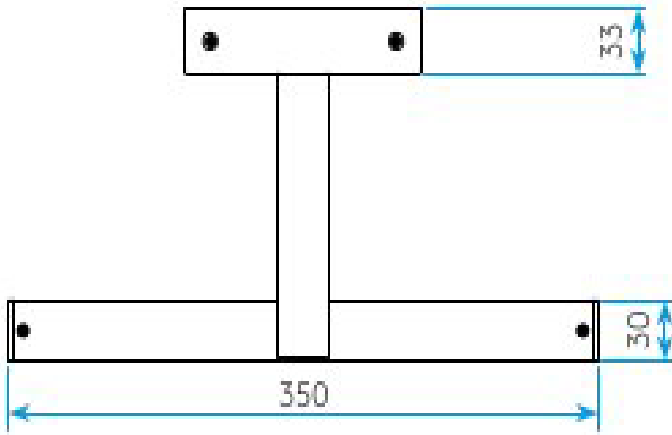

Class II, double insulated

Non-dimmable

Includes integral LED driver

H: 55mm W: 350mm D: 180mm

0207 924 2055
sales@superlites.co.uk
www.superlites.co.uk

AS-1174003 Kashima 350 LED

Superlites

0207 924 2055
sales@superlites.co.uk
www.superlites.co.uk