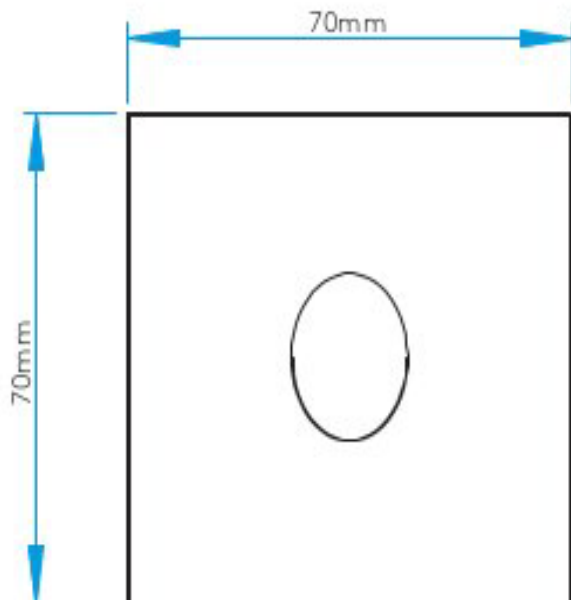

This product can be dimmed if a dimmable driver is used

H: 70mm W: 70mm D: 2mm

0207 924 2055
sales@superlites.co.uk
www.superlites.co.uk

AS-1175004 Tango

0207 924 2055
sales@superlites.co.uk
www.superlites.co.uk