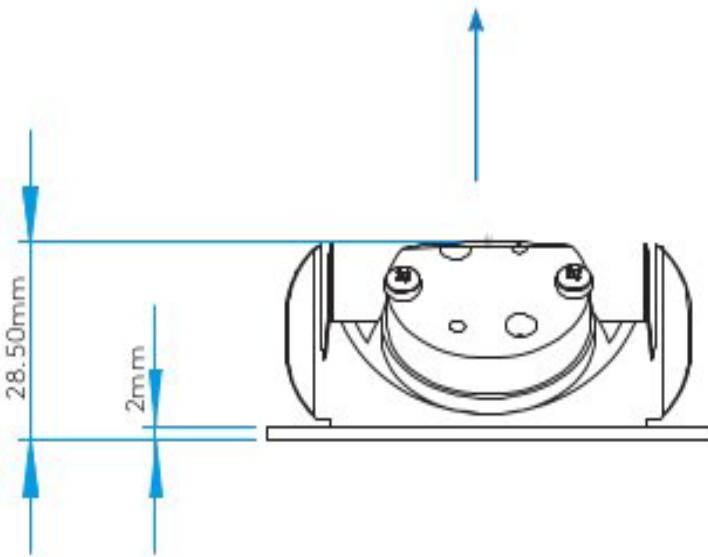

This product can be dimmed if a dimmable driver is used

H: 70mm W: 70mm D: 2mm

0207 924 2055
sales@superlites.co.uk
www.superlites.co.uk

AS-1175004 Tango

0207 924 2055
sales@superlites.co.uk
www.superlites.co.uk