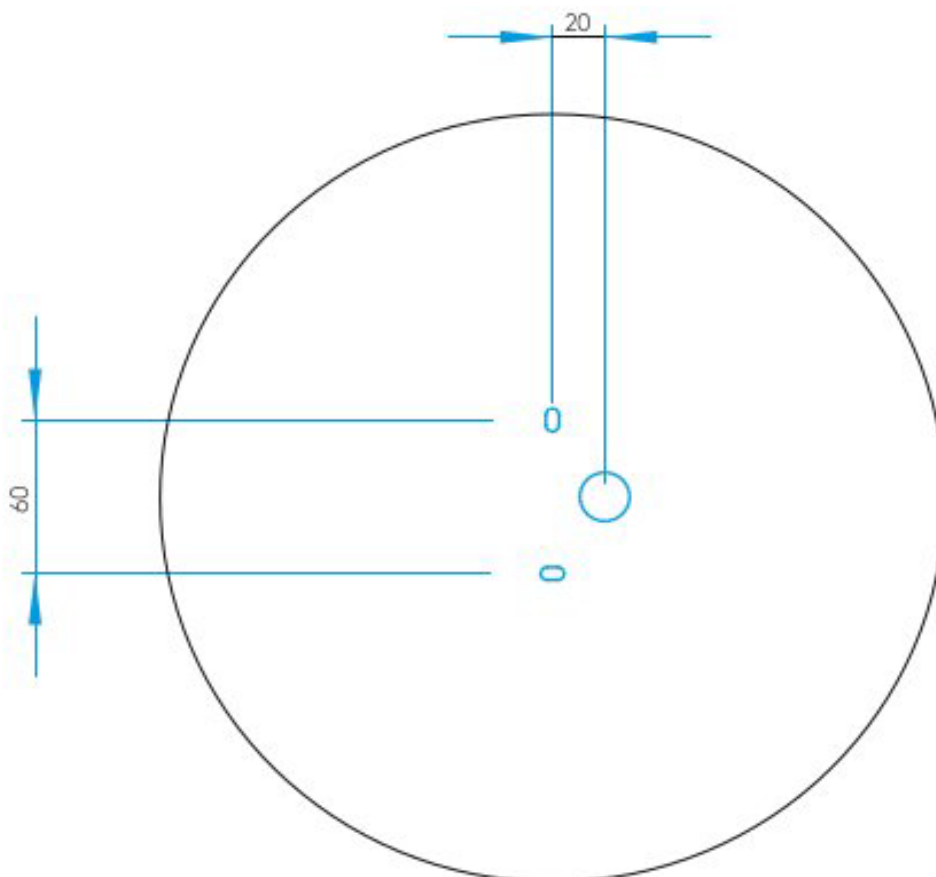

AS-1176001 Zeppo

Superlites

0207 924 2055
sales@superlites.co.uk
www.superlites.co.uk