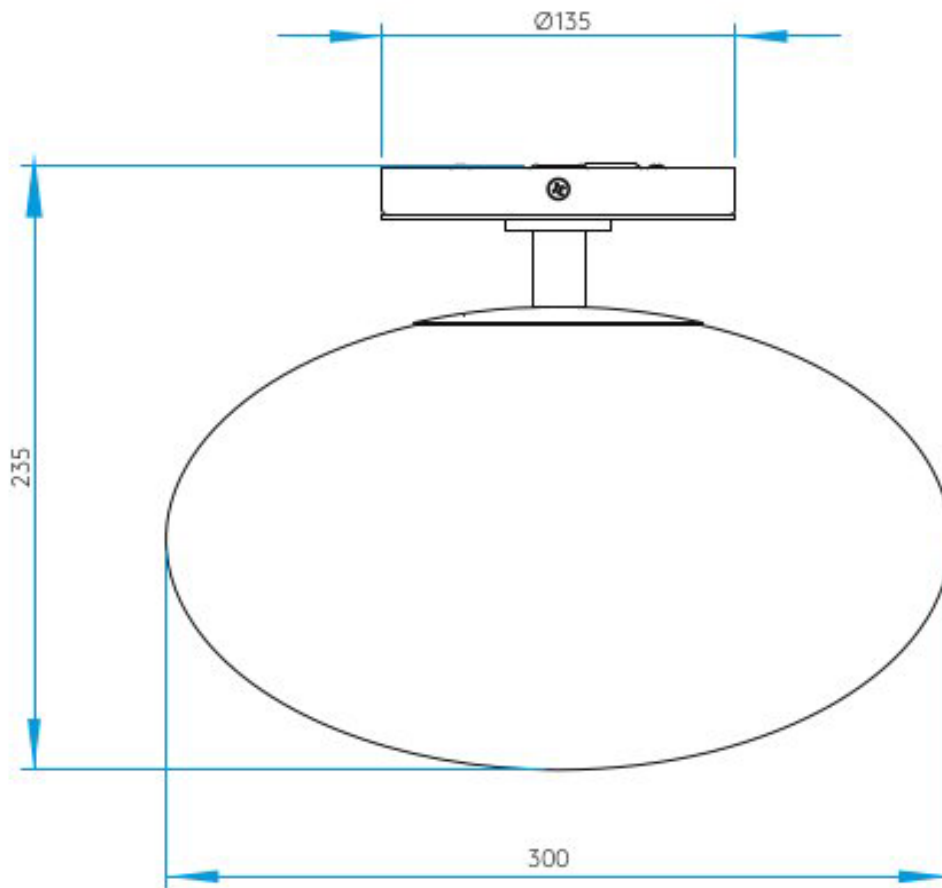

AS-1176001 Zeppo

Superlites

0207 924 2055
sales@superlites.co.uk
www.superlites.co.uk