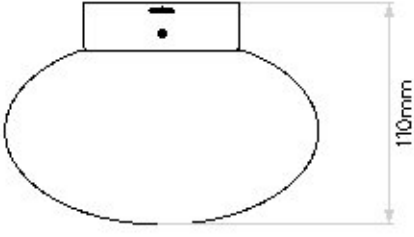

AS-1176004 Zeppo Wall

Superlites

Inspired by the elliptical shape of a historic airship, Zeppo Wall is a flush-fitting wall light with a flattened orb diffuser and crisp metal base. Made from duplex glass for optimal diffusion, it's ideal for mirror-side lighting in residential or hospitality bathrooms. IP44 rated, Zeppo delivers comfortable, ambient illumination with reliable safety and style.

1 x 28W Max

G9

Maximum Lamp length: 48mm

Class I

IP44

Non-Switched

Dimmable

Shade / Diffuser Finish: White Glass

Polished Chrome

D: 110mm Dia: 150mm

0207 924 2055
sales@superlites.co.uk
www.superlites.co.uk

AS-1176004 Zeppo Wall

0207 924 2055
sales@superlites.co.uk
www.superlites.co.uk