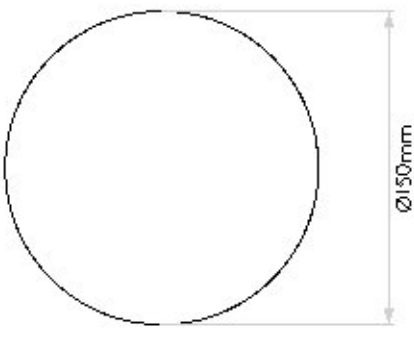

AS-1176004 Zeppo Wall

Superlites

Inspired by the elliptical shape of a historic airship, Zeppo Wall is a flush-fitting wall light with a flattened orb diffuser and crisp metal base. Made from duplex glass for optimal diffusion, it's ideal for mirror-side lighting in residential or hospitality bathrooms. IP44 rated, Zeppo delivers comfortable, ambient illumination with reliable safety and style.

1 x 28W Max

G9

Maximum Lamp length: 48mm

Class I

IP44

Non-Switched

Dimmable

Shade / Diffuser Finish: White Glass

Polished Chrome

D: 110mm Dia: 150mm

0207 924 2055
sales@superlites.co.uk
www.superlites.co.uk

AS-1176004 Zeppo Wall

0207 924 2055
sales@superlites.co.uk
www.superlites.co.uk