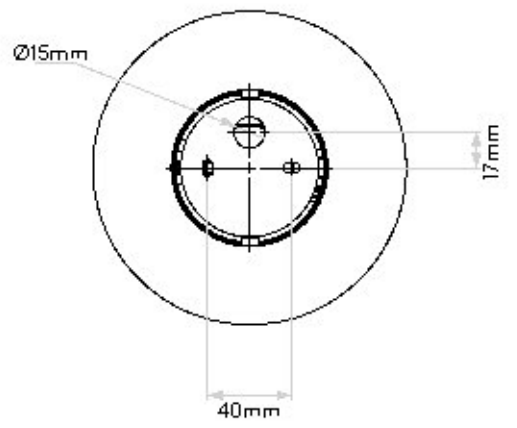

AS-1176004 Zeppo Wall

Superlites

Inspired by the elliptical shape of a historic airship, Zeppo Wall is a flush-fitting wall light with a flattened orb diffuser and crisp metal base. Made from duplex glass for optimal diffusion, it's ideal for mirror-side lighting in residential or hospitality bathrooms. IP44 rated, Zeppo delivers comfortable, ambient illumination with reliable safety and style.

1 x 28W Max

G9

Maximum Lamp length: 48mm

Class I

IP44

Non-Switched

Dimmable

Shade / Diffuser Finish: White Glass

Polished Chrome

D: 110mm Dia: 150mm

0207 924 2055
sales@superlites.co.uk
www.superlites.co.uk

AS-1176004 Zeppo Wall

0207 924 2055
sales@superlites.co.uk
www.superlites.co.uk