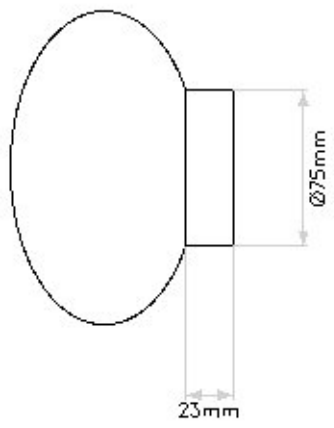

AS-1176004 Zeppo Wall

Superlites

Inspired by the elliptical shape of a historic airship, Zeppo Wall is a flush-fitting wall light with a flattened orb diffuser and crisp metal base. Made from duplex glass for optimal diffusion, it's ideal for mirror-side lighting in residential or hospitality bathrooms. IP44 rated, Zeppo delivers comfortable, ambient illumination with reliable safety and style.

1 x 28W Max

G9

Maximum Lamp length: 48mm

Class I

IP44

Non-Switched

Dimmable

Shade / Diffuser Finish: White Glass

Polished Chrome

D: 110mm Dia: 150mm

0207 924 2055
sales@superlites.co.uk
www.superlites.co.uk

AS-1176004 Zeppo Wall

0207 924 2055
sales@superlites.co.uk
www.superlites.co.uk