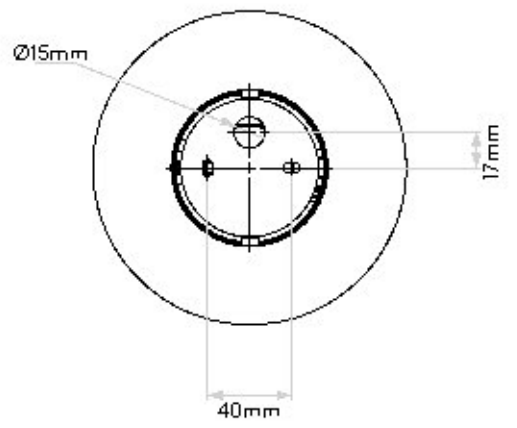

AS-1176047 Zeppo Wall

0207 924 2055
sales@superlites.co.uk
www.superlites.co.uk