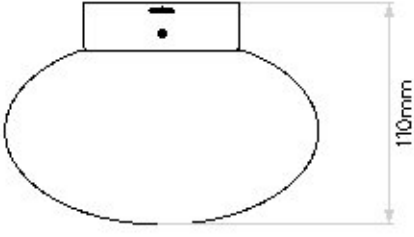

AS-1176047 Zeppo Wall

0207 924 2055
sales@superlites.co.uk
www.superlites.co.uk