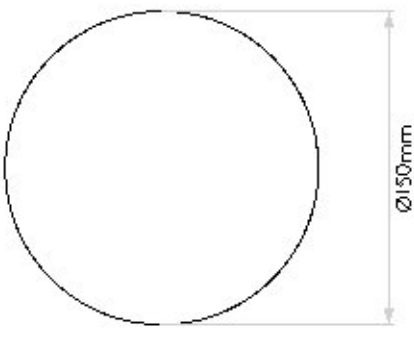

AS-1176047 Zeppo Wall

0207 924 2055
sales@superlites.co.uk
www.superlites.co.uk