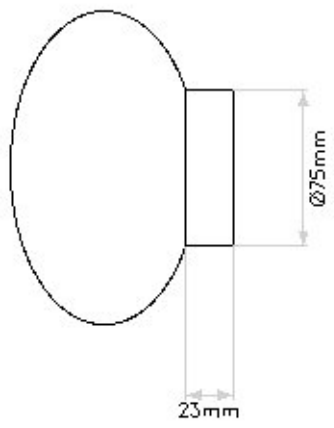

AS-1176047 Zeppo Wall

0207 924 2055
sales@superlites.co.uk
www.superlites.co.uk