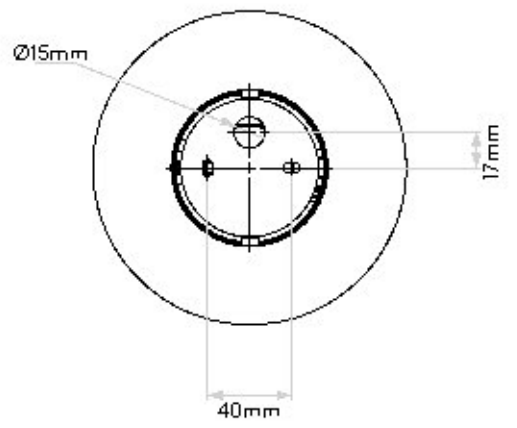

AS-1176053 Zeppo Wall

Superlites

Inspired by the elliptical shape of a historic airship, Zeppo Wall is a flush-fitting wall light with a flattened orb diffuser and crisp metal base. Made from duplex glass for optimal diffusion, it's ideal for mirror-side lighting in residential or hospitality bathrooms. IP44 rated, Zeppo delivers comfortable, ambient illumination with reliable safety and style.

1 x 28W Max

G9

Maximum Lamp length: 48mm

Class I

IP44

Non-Switched

Dimmable

Shade / Diffuser Finish: White Glass

Matt Brushed Brass

D: 110mm Dia: 150mm

0207 924 2055
sales@superlites.co.uk
www.superlites.co.uk

AS-1176053 Zeppo Wall

0207 924 2055
sales@superlites.co.uk
www.superlites.co.uk