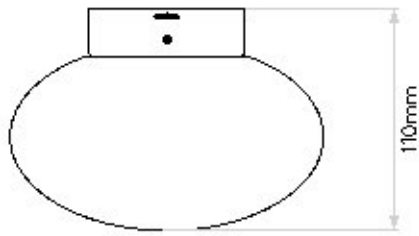

AS-1176053 Zeppo Wall

Superlites

Inspired by the elliptical shape of a historic airship, Zeppo Wall is a flush-fitting wall light with a flattened orb diffuser and crisp metal base. Made from duplex glass for optimal diffusion, it's ideal for mirror-side lighting in residential or hospitality bathrooms. IP44 rated, Zeppo delivers comfortable, ambient illumination with reliable safety and style.

1 x 28W Max

G9

Maximum Lamp length: 48mm

Class I

IP44

Non-Switched

Dimmable

Shade / Diffuser Finish: White Glass

Matt Brushed Brass

D: 110mm Dia: 150mm

0207 924 2055
sales@superlites.co.uk
www.superlites.co.uk

AS-1176053 Zeppo Wall

0207 924 2055
sales@superlites.co.uk
www.superlites.co.uk