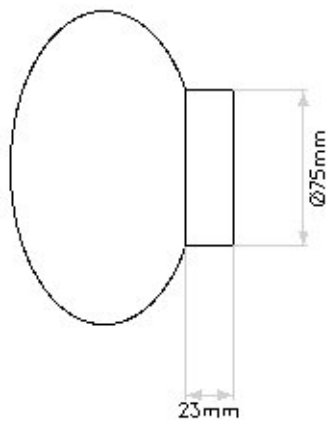

AS-1176053 Zeppo Wall

Superlites

Inspired by the elliptical shape of a historic airship, Zeppo Wall is a flush-fitting wall light with a flattened orb diffuser and crisp metal base. Made from duplex glass for optimal diffusion, it's ideal for mirror-side lighting in residential or hospitality bathrooms. IP44 rated, Zeppo delivers comfortable, ambient illumination with reliable safety and style.

1 x 28W Max

G9

Maximum Lamp length: 48mm

Class I

IP44

Non-Switched

Dimmable

Shade / Diffuser Finish: White Glass

Matt Brushed Brass

D: 110mm Dia: 150mm

0207 924 2055
sales@superlites.co.uk
www.superlites.co.uk

AS-1176053 Zeppo Wall

0207 924 2055
sales@superlites.co.uk
www.superlites.co.uk