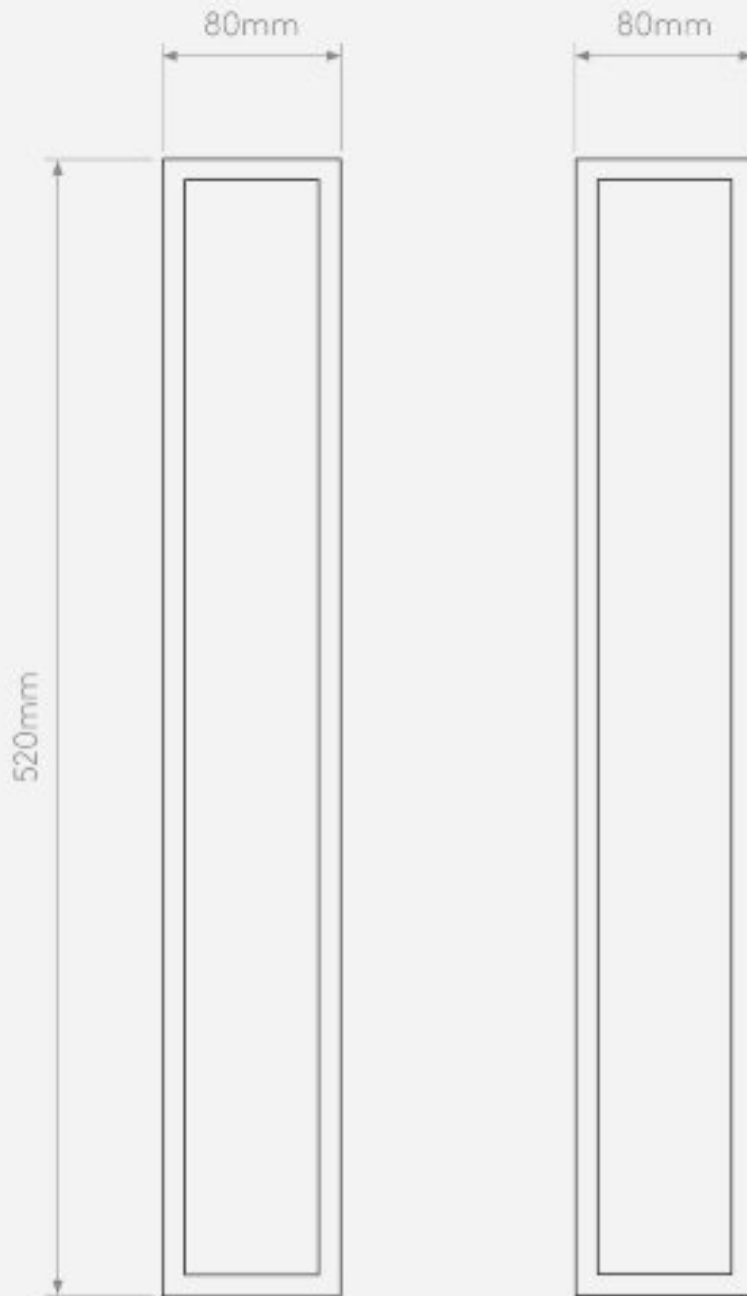

AS-1178011

Salerno 520 led

Superlites

The Salerno 520 has five frosted glass faces allowing light to diffuse in all directions. This fitting not only provides an ideal light for highlighting patios and decking but also provides wall washing effects.

Class I

Installation Orientation: Wall Mount - Vertical

H: 520mm W: 80mm D: 80mm

0207 924 2055
sales@superlites.co.uk
www.superlites.co.uk

AS-1178011

Salerno 520 led

Superlites

0207 924 2055
sales@superlites.co.uk
www.superlites.co.uk